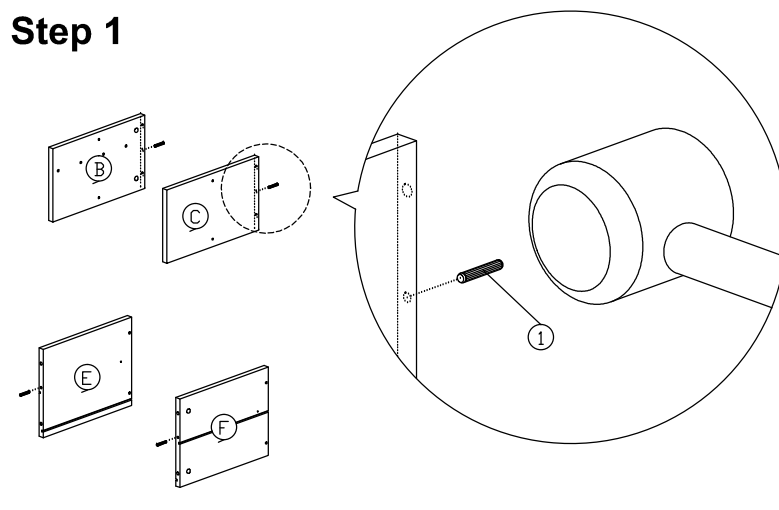

Assembly Instruction

Model : CB - DW

Hardware List			
No.	SHAPE	DESCRIPTION	Qty.
1		6x25mm Wood Dowel	4Pcs
2		12MM Titus Minifix	8Sets
3		M3.5x25mm Screw	4Pcs
4		M4x30mm Screw	4Pcs
5		Stopper	2Pcs
6		OS 290 PVC - T (250mm)	1Set

Part List

Step 1

Step 2

Step 3

Step 4

Step 5

Step 6

Step 7