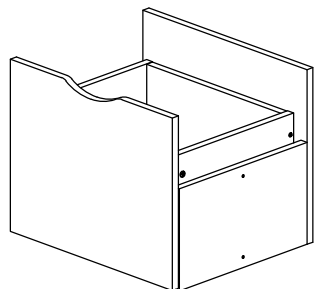

Assembly Instruction

Model : CB - DW

Hardware List			
No.	SHAPE	DESCRIPTION	Qty.
1		6x25mm Wood Dowel	4Pcs
2		12MM Titus Minifix	8Sets
3		M3.5x25mm Screw	4Pcs
4		M4x30mm Screw	4Pcs
5		Stopper	2Pcs
6		OS 290 PVC - T (250mm)	1Set

Part List

Step 1

Step 2

Step 3

Step 4

Step 5

Step 6

Step 7