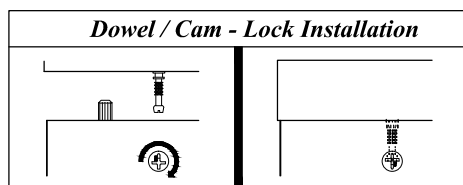

Assembly Instruction

Model : CB - DW

Hardware List			
No.	SHAPE	DESCRIPTION	Qty.
1		6x25mm Wood Dowel	4Pcs
2		12MM Titus Minifix	8Sets
3		M3.5x25mm Screw	4Pcs
4		M4x30mm Screw	4Pcs
5		Stopper	2Pcs
6		OS 290 PVC - T (250mm)	1Set

Part List

Step 1

Step 2

Step 3

Step 4

Step 5

Step 6

Step 7