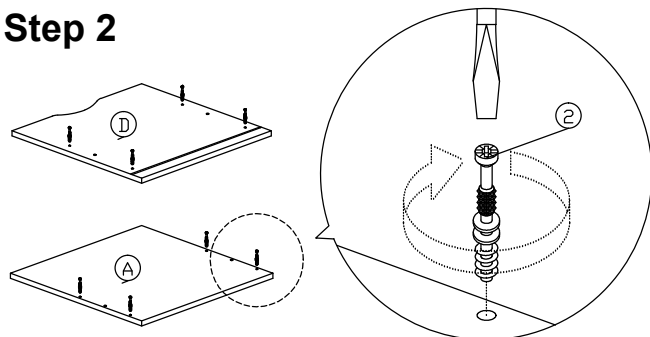

Assembly Instruction

Model : CB - DW

Hardware List			
No.	SHAPE	DESCRIPTION	Qty.
1		6x25mm Wood Dowel	4Pcs
2		12MM Titus Minifix	8Sets
3		M3.5x25mm Screw	4Pcs
4		M4x30mm Screw	4Pcs
5		Stopper	2Pcs
6		OS 290 PVC - T (250mm)	1Set

Part List

Step 1

Step 2

Step 3

Step 4

Step 5

Step 6

Step 7