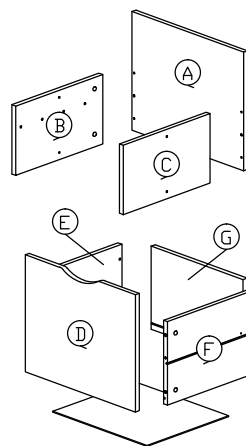

Assembly Instruction

Model : CB - DW

Hardware List			
No.	SHAPE	DESCRIPTION	Qty.
1		6x25mm Wood Dowel	4Pcs
2		12MM Titus Minifix	8Sets
3		M3.5x25mm Screw	4Pcs
4		M4x30mm Screw	4Pcs
5		Stopper	2Pcs
6		OS 290 PVC - T (250mm)	1Set

Part List

Step 1

Step 2

Step 3

Step 4

Step 5

Step 6

Step 7

*Front View