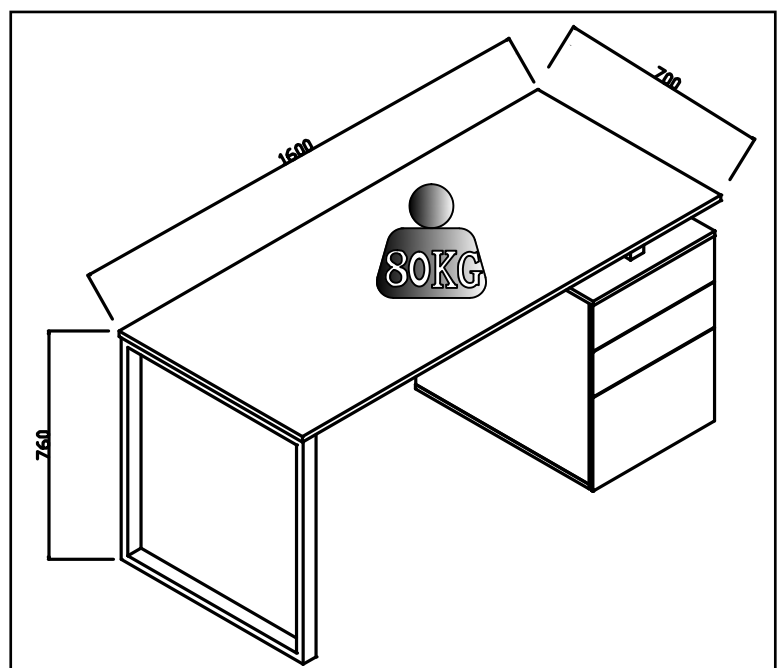

Assembly Instructions / Navodila za montažo /
Montageanleitungen

MOD NO. OSSY/STYLO

X2

1

- O x12
φ3.5×14mm
- M x3
- N x3

2

- A x4
φ7×35mm
- B x4
φ15×12mm

3

- E x4
φ8×30mm
- F x6
φ7×50mm
- R x4
φ50×M8
- S x1
M4mm

4

5

A x7

 ∅7×35mm

E x4

 ∅8×30mm

6

B x7

 ∅15×12mm

7

8

9

10

O x8
 $\varnothing 3.5 \times 14 \text{mm}$

K x2