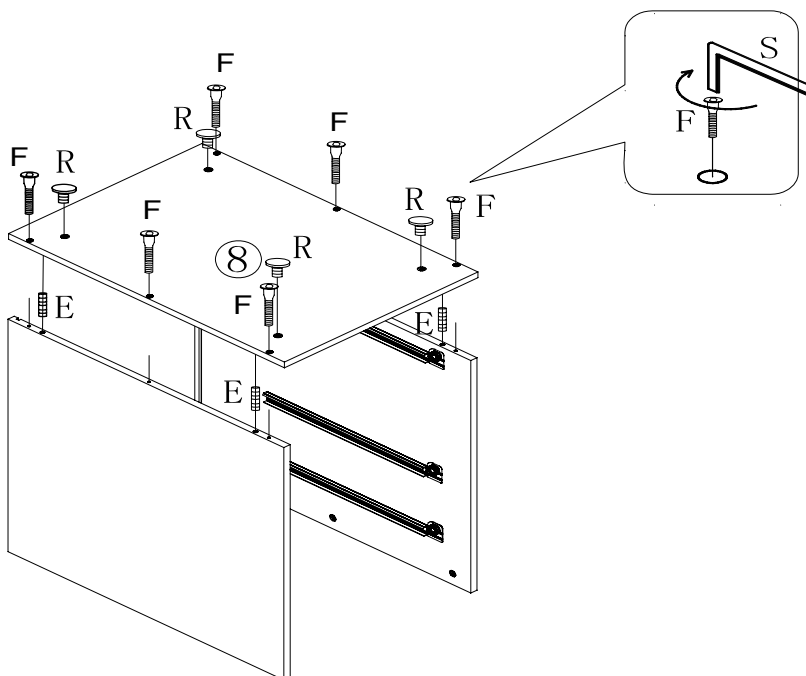

Assembly Instructions / Navodila za montažo /
Montageanleitungen

MOD NO. OSSY/STYLO

X2

1

- O x12
φ3.5×14mm
- M x3
- N x3

2

- A x4
φ7×35mm
- B x4
φ15×12mm

3

- E x4
φ8×30mm
- F x6
φ7×50mm
- R x4
φ50×M8
- S x1
M4mm

4

5

A x7

 ∅7×35mm

E x4

 ∅8×30mm

6

B x7

 ∅15×12mm

7

8

9

10

O x8
 $\varnothing 3.5 \times 14 \text{mm}$

K x2