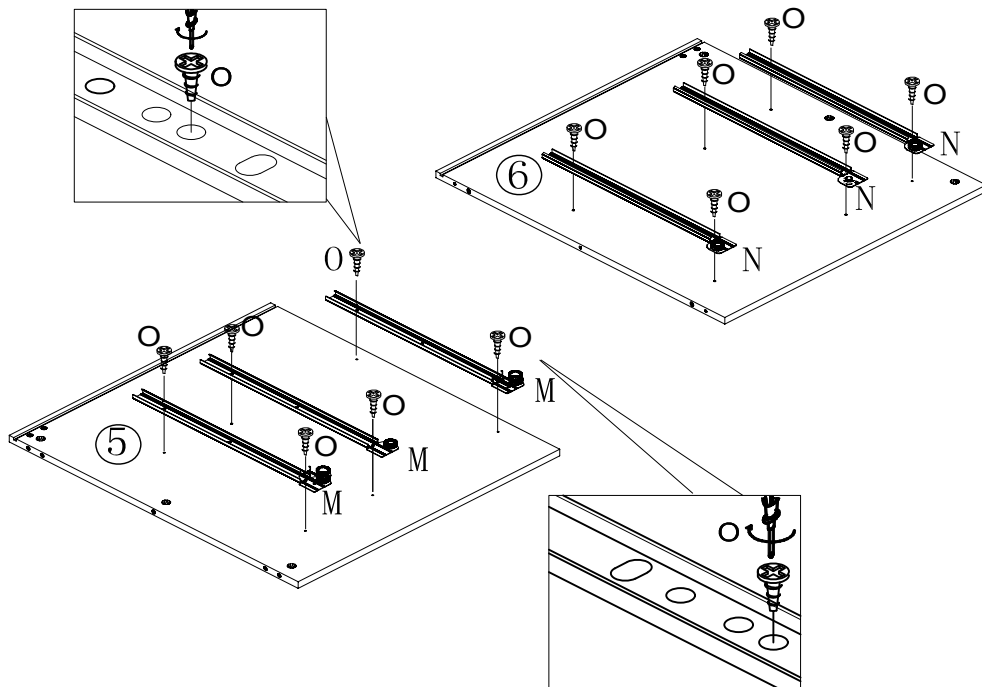

Assembly Instructions / Navodila za montažo /
Montageanleitungen

MOD NO. OSSY/STYLO

X2

1

- O x12
φ3.5×14mm
- M x3
- N x3

2

- A x4
φ7×35mm
- B x4
φ15×12mm

3

- E x4
φ8×30mm
- F x6
φ7×50mm
- R x4
φ50×M8
- S x1
M4mm

4

5

A x7

 ∅7×35mm

E x4

 ∅8×30mm

6

B x7

 ∅15×12mm

7

8

9

10

O x8
 $\varnothing 3.5 \times 14 \text{mm}$

K x2

K x1

L x1

14

J x8
 M6 \times 10mm

S x1
 M4mm

15

G x8
 M6 \times 38mm

H x4
 M6 \times 35mm