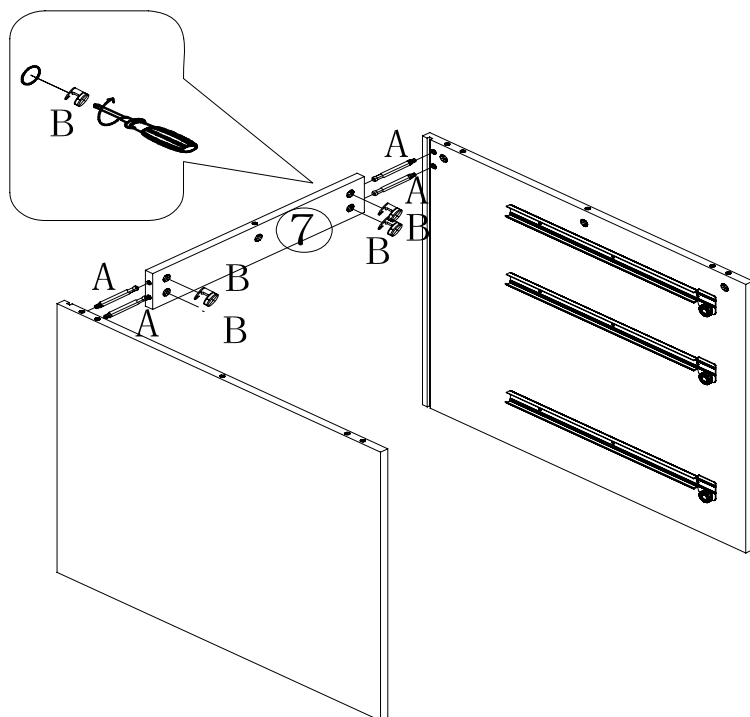

Assembly Instructions / Navodila za montažo /
Montageanleitungen

MOD NO. OSSY/STYLO

X2

1

- O x12
φ3.5×14mm
- M x3
- N x3

2

- A x4
φ7×35mm
- B x4
φ15×12mm

3

- E x4
φ8×30mm
- F x6
φ7×50mm
- R x4
φ50×M8
- S x1
M4mm

4

5

A x7

 ∅7×35mm

E x4

 ∅8×30mm

6

B x7

 ∅15×12mm

7

8

9

10

O x8
 $\varnothing 3.5 \times 14 \text{mm}$

K x2