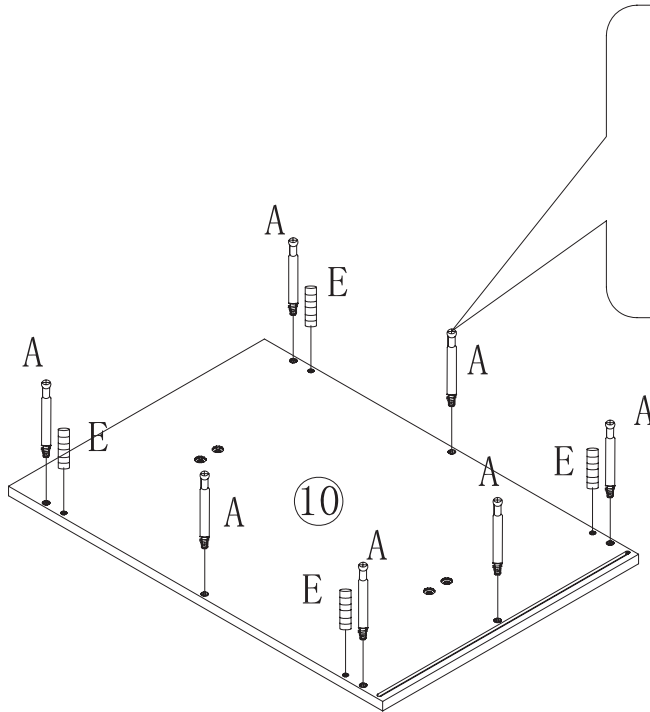

Assembly Instructions / Navodila za montažo /
Montageanleitungen

MOD NO. OSSY/STYLO

X2

1

- O x12
φ3.5×14mm
- M x3
- N x3

2

- A x4
φ7×35mm
- B x4
φ15×12mm

3

- E x4
φ8×30mm
- F x6
φ7×50mm
- R x4
φ50×M8
- S x1
M4mm

4

5

A x7

 ∅7×35mm

E x4

 ∅8×30mm

6

B x7

 ∅15×12mm

7

8

9

10

O x8
 $\varnothing 3.5 \times 14 \text{mm}$

K x2

R x2
 $\varnothing 50 \times M8$

S x1
 M4mm

16

I x4
M6×30mm

T x4
φ6×13×1.5mm

S x1
M4mm

17