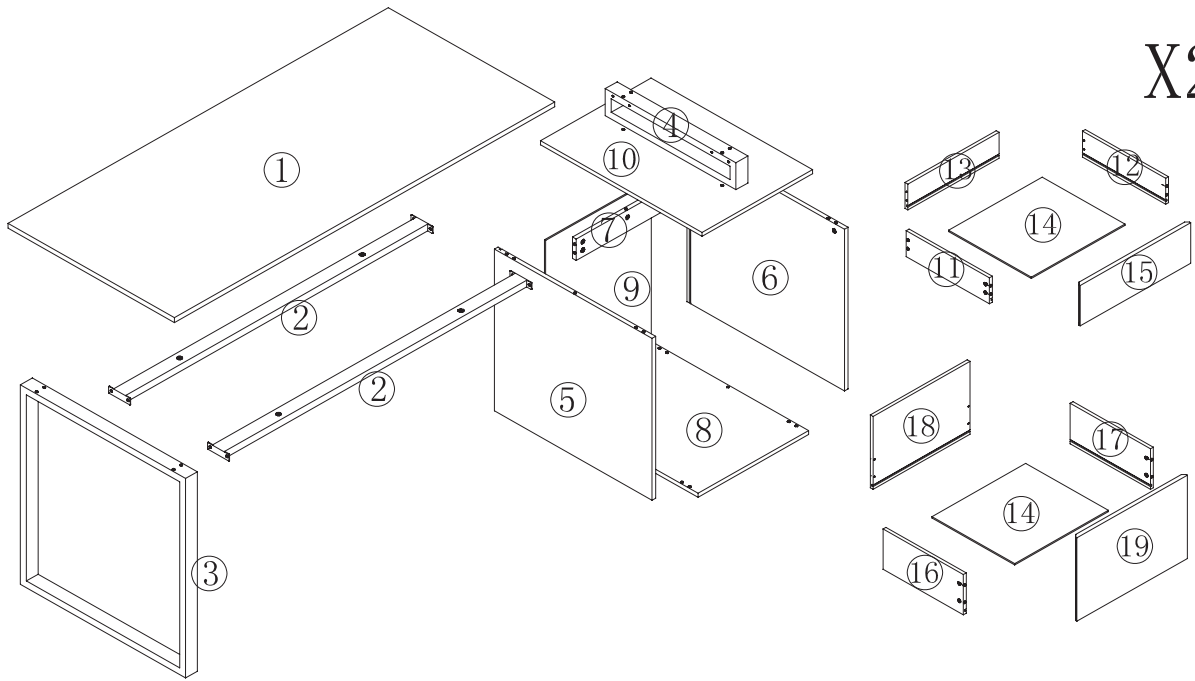

Assembly Instructions / Navodila za montažo /
Montageanleitungen

MOD NO. OSSY/STYLO

X2

1

- O x12
φ3.5×14mm
- M x3
- N x3

2

- A x4
φ7×35mm
- B x4
φ15×12mm

3

- E x4
φ8×30mm
- F x6
φ7×50mm
- R x4
φ50×M8
- S x1
M4mm

4

5

A x7

 ∅7×35mm

E x4

 ∅8×30mm

6

B x7

 ∅15×12mm

7

8

9

10

O x8
 $\varnothing 3.5 \times 14 \text{mm}$

K x2

K x1

L x1

14

J x8
 M6 \times 10mm

S x1
 M4mm

15

G x8
 M6 \times 38mm

H x4
 M6 \times 35mm