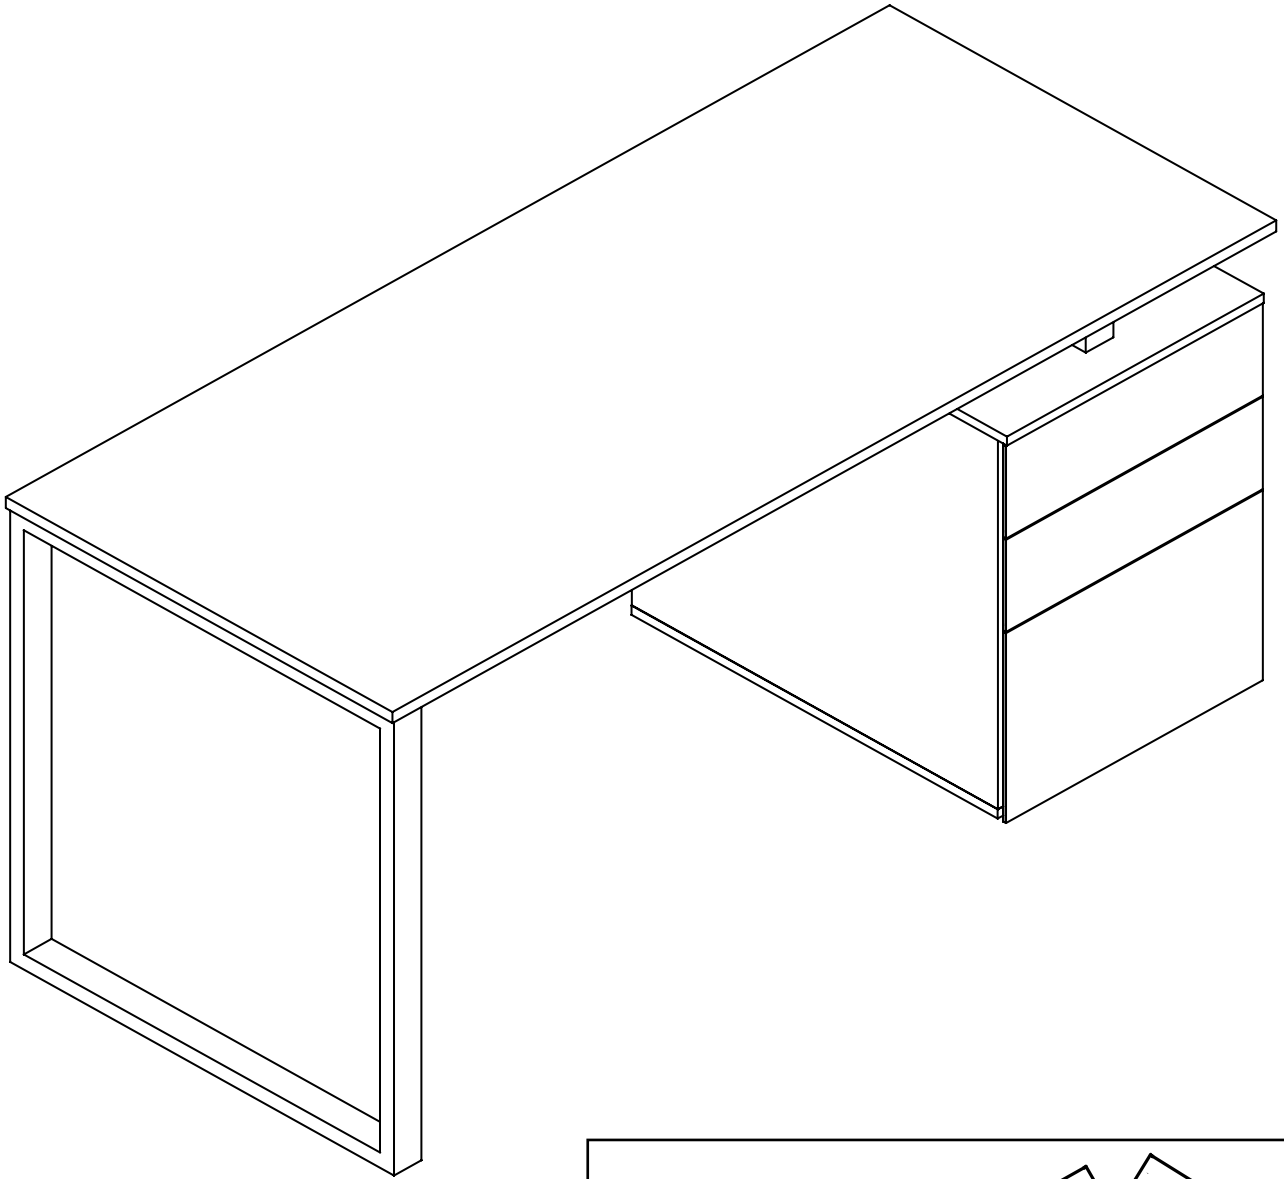

Assembly Instructions / Navodila za montažo /
Montageanleitungen

MOD NO. OSSY/STYLO

X2

1

- O x12
φ3.5×14mm
- M x3
- N x3

2

- A x4
φ7×35mm
- B x4
φ15×12mm

3

- E x4
φ8×30mm
- F x6
φ7×50mm
- R x4
φ50×M8
- S x1
M4mm

4

5

A x7

 ∅7×35mm

E x4

 ∅8×30mm

6

B x7

 ∅15×12mm

7

8

9

10

O x8
 $\varnothing 3.5 \times 14 \text{mm}$

K x2