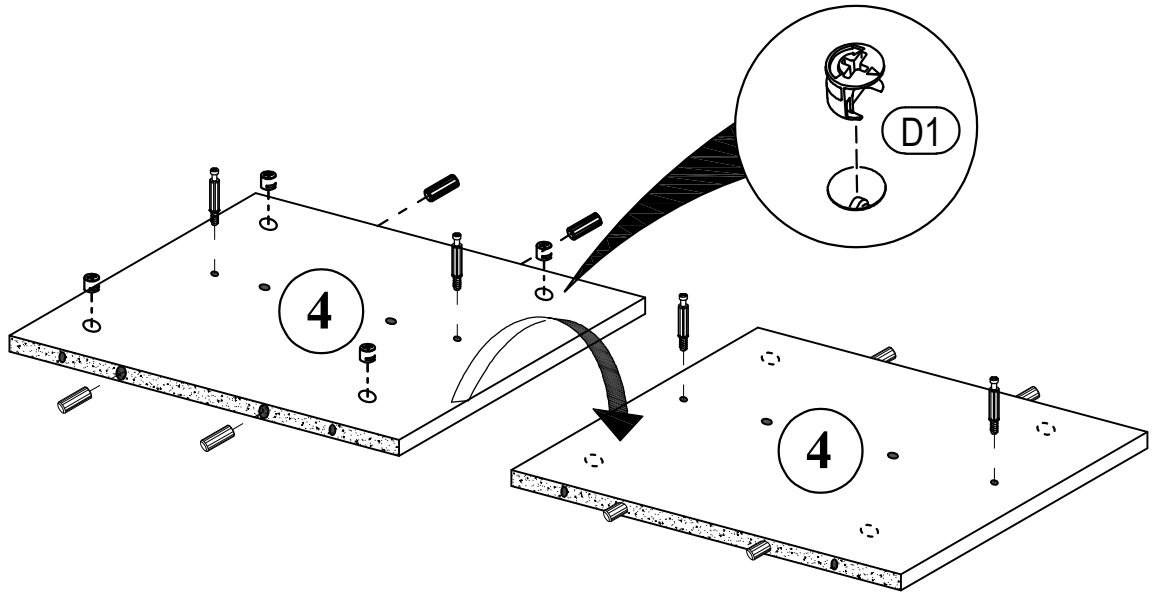

TV MIZA / TV STAND

 (A1) 8*30mm x20	 (E7) 3,5*27mm x4	 (L1) x4
 (C1) 6*43mm x20	 (D) ϕ 20mm x20	 (D1) 15/16 x20
 (K5) x4	 (Q1) 1.4*25MM 0.01kg	 (F1) 6,3*13mm x8
 (I2) 128mm x2	 (P1) x1	 (E8) 4*16mm x8

No	a*b*c	x
1	338x332x16	x2
2	950x332x16	x1
3	950x332x16	x1
4	338x332x16	x1
5	450x332x16	x2
6	470x200x16	x2
7	946x200x16	x1
		x1

 (C1) 6*43mm x8	 (A1) 8*30mm x12	 (D1) 15/16 x12
--	---	--

 (C1) 6*43mm x12	 (A1) 8*30mm x8	 (D1) 15/16 x8
 (L1) x4	 (F1) 6,3*13mm x8	

K5		x4	D		x6
----	---	----	---	--	----

 <p>(L1) x4</p>	 <p>(E8) 4*16mm x8</p>	 <p>(E7) 3,5*27mm x4</p>
 <p>(L2) 128mm x2</p>		