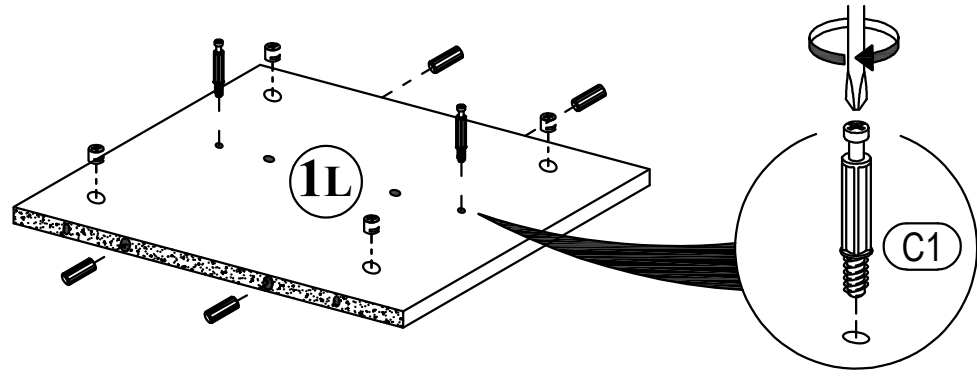

TV MIZA / TV STAND

 (A1) 8*30mm x20	 (E7) 3,5*27mm x4	 (L1) x4
 (C1) 6*43mm x20	 (D) ϕ 20mm x20	 (D1) 15/16 x20
 (K5) x4	 (Q1) 1.4*25MM 0.01kg	 (F1) 6,3*13mm x8
 (I2) 128mm x2	 (P1) x1	 (E8) 4*16mm x8

No	a*b*c	x
1	338x332x16	x2
2	950x332x16	x1
3	950x332x16	x1
4	338x332x16	x1
5	450x332x16	x2
6	470x200x16	x2
7	946x200x16	x1
		x1

 (C1) 6*43mm x8	 (A1) 8*30mm x12	 (D1) 15/16 x12
--	---	--

 (C1) 6*43mm x12	 (A1) 8*30mm x8	 (D1) 15/16 x8
 (L1) x4	 (F1) 6,3*13mm x8	

K5		x4	D		x6
----	---	----	---	--	----

 <p>(L1) x4</p>	 <p>(E8) 4*16mm x8</p>	 <p>(E7) 3,5*27mm x4</p>
 <p>(L2) 128mm x2</p>		