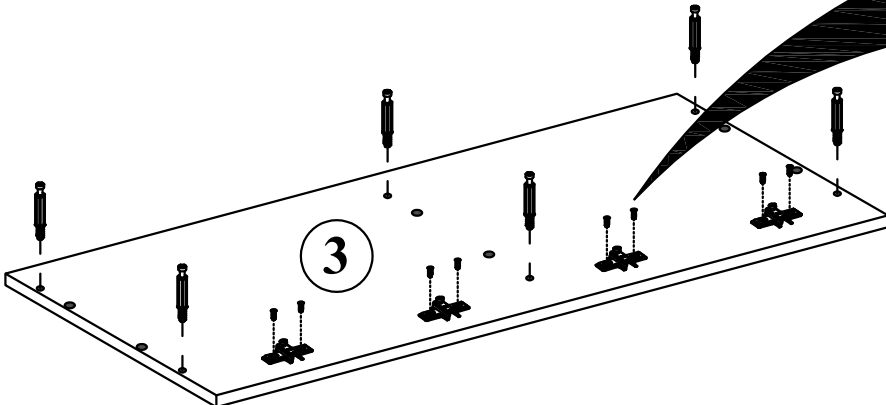

TV MIZA / TV STAND

 (A1) 8*30mm x20	 (E7) 3,5*27mm x4	 (L1) x4
 (C1) 6*43mm x20	 (D) ϕ 20mm x20	 (D1) 15/16 x20
 (K5) x4	 (Q1) 1.4*25MM 0.01kg	 (F1) 6,3*13mm x8
 (I2) 128mm x2	 (P1) x1	 (E8) 4*16mm x8

No	a*b*c	x
1	338x332x16	x2
2	950x332x16	x1
3	950x332x16	x1
4	338x332x16	x1
5	450x332x16	x2
6	470x200x16	x2
7	946x200x16	x1
		x1

 (C1) 6*43mm x8	 (A1) 8*30mm x12	 (D1) 15/16 x12
--	---	--

 (C1) 6*43mm x12	 (A1) 8*30mm x8	 (D1) 15/16 x8
 (L1) x4	 (F1) 6,3*13mm x8	

K5		x4	D		x6
----	---	----	---	--	----

 <p>(L1) x4</p>	 <p>(E8) 4*16mm x8</p>	 <p>(E7) 3,5*27mm x4</p>
 <p>(L2) 128mm x2</p>		