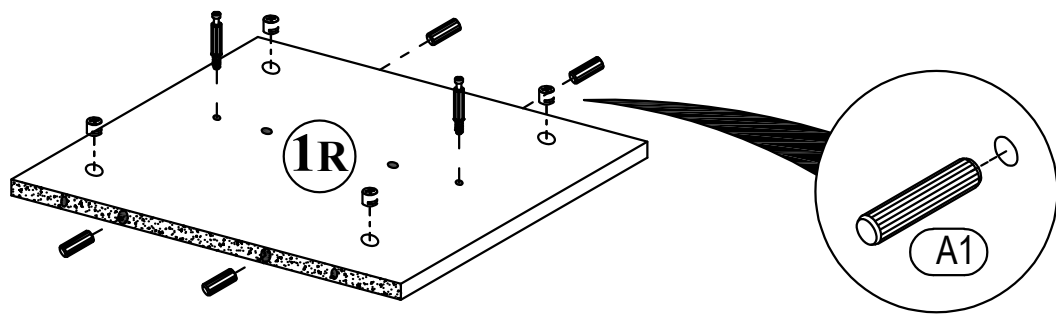

TV MIZA / TV STAND

 (A1) 8*30mm x20	 (E7) 3,5*27mm x4	 (L1) x4
 (C1) 6*43mm x20	 (D) ϕ 20mm x20	 (D1) 15/16 x20
 (K5) x4	 (Q1) 1.4*25MM 0.01kg	 (F1) 6,3*13mm x8
 (I2) 128mm x2	 (P1) x1	 (E8) 4*16mm x8

No	a*b*c	x
1	338x332x16	x2
2	950x332x16	x1
3	950x332x16	x1
4	338x332x16	x1
5	450x332x16	x2
6	470x200x16	x2
7	946x200x16	x1
		x1

 (C1) 6*43mm x8	 (A1) 8*30mm x12	 (D1) 15/16 x12
--	---	--

 (C1) 6*43mm x12	 (A1) 8*30mm x8	 (D1) 15/16 x8
 (L1) x4	 (F1) 6,3*13mm x8	

K5		x4	D		x6
----	---	----	---	--	----

 <p>(L1) x4</p>	 <p>(E8) 4*16mm x8</p>	 <p>(E7) 3,5*27mm x4</p>
 <p>(L2) 128mm x2</p>		