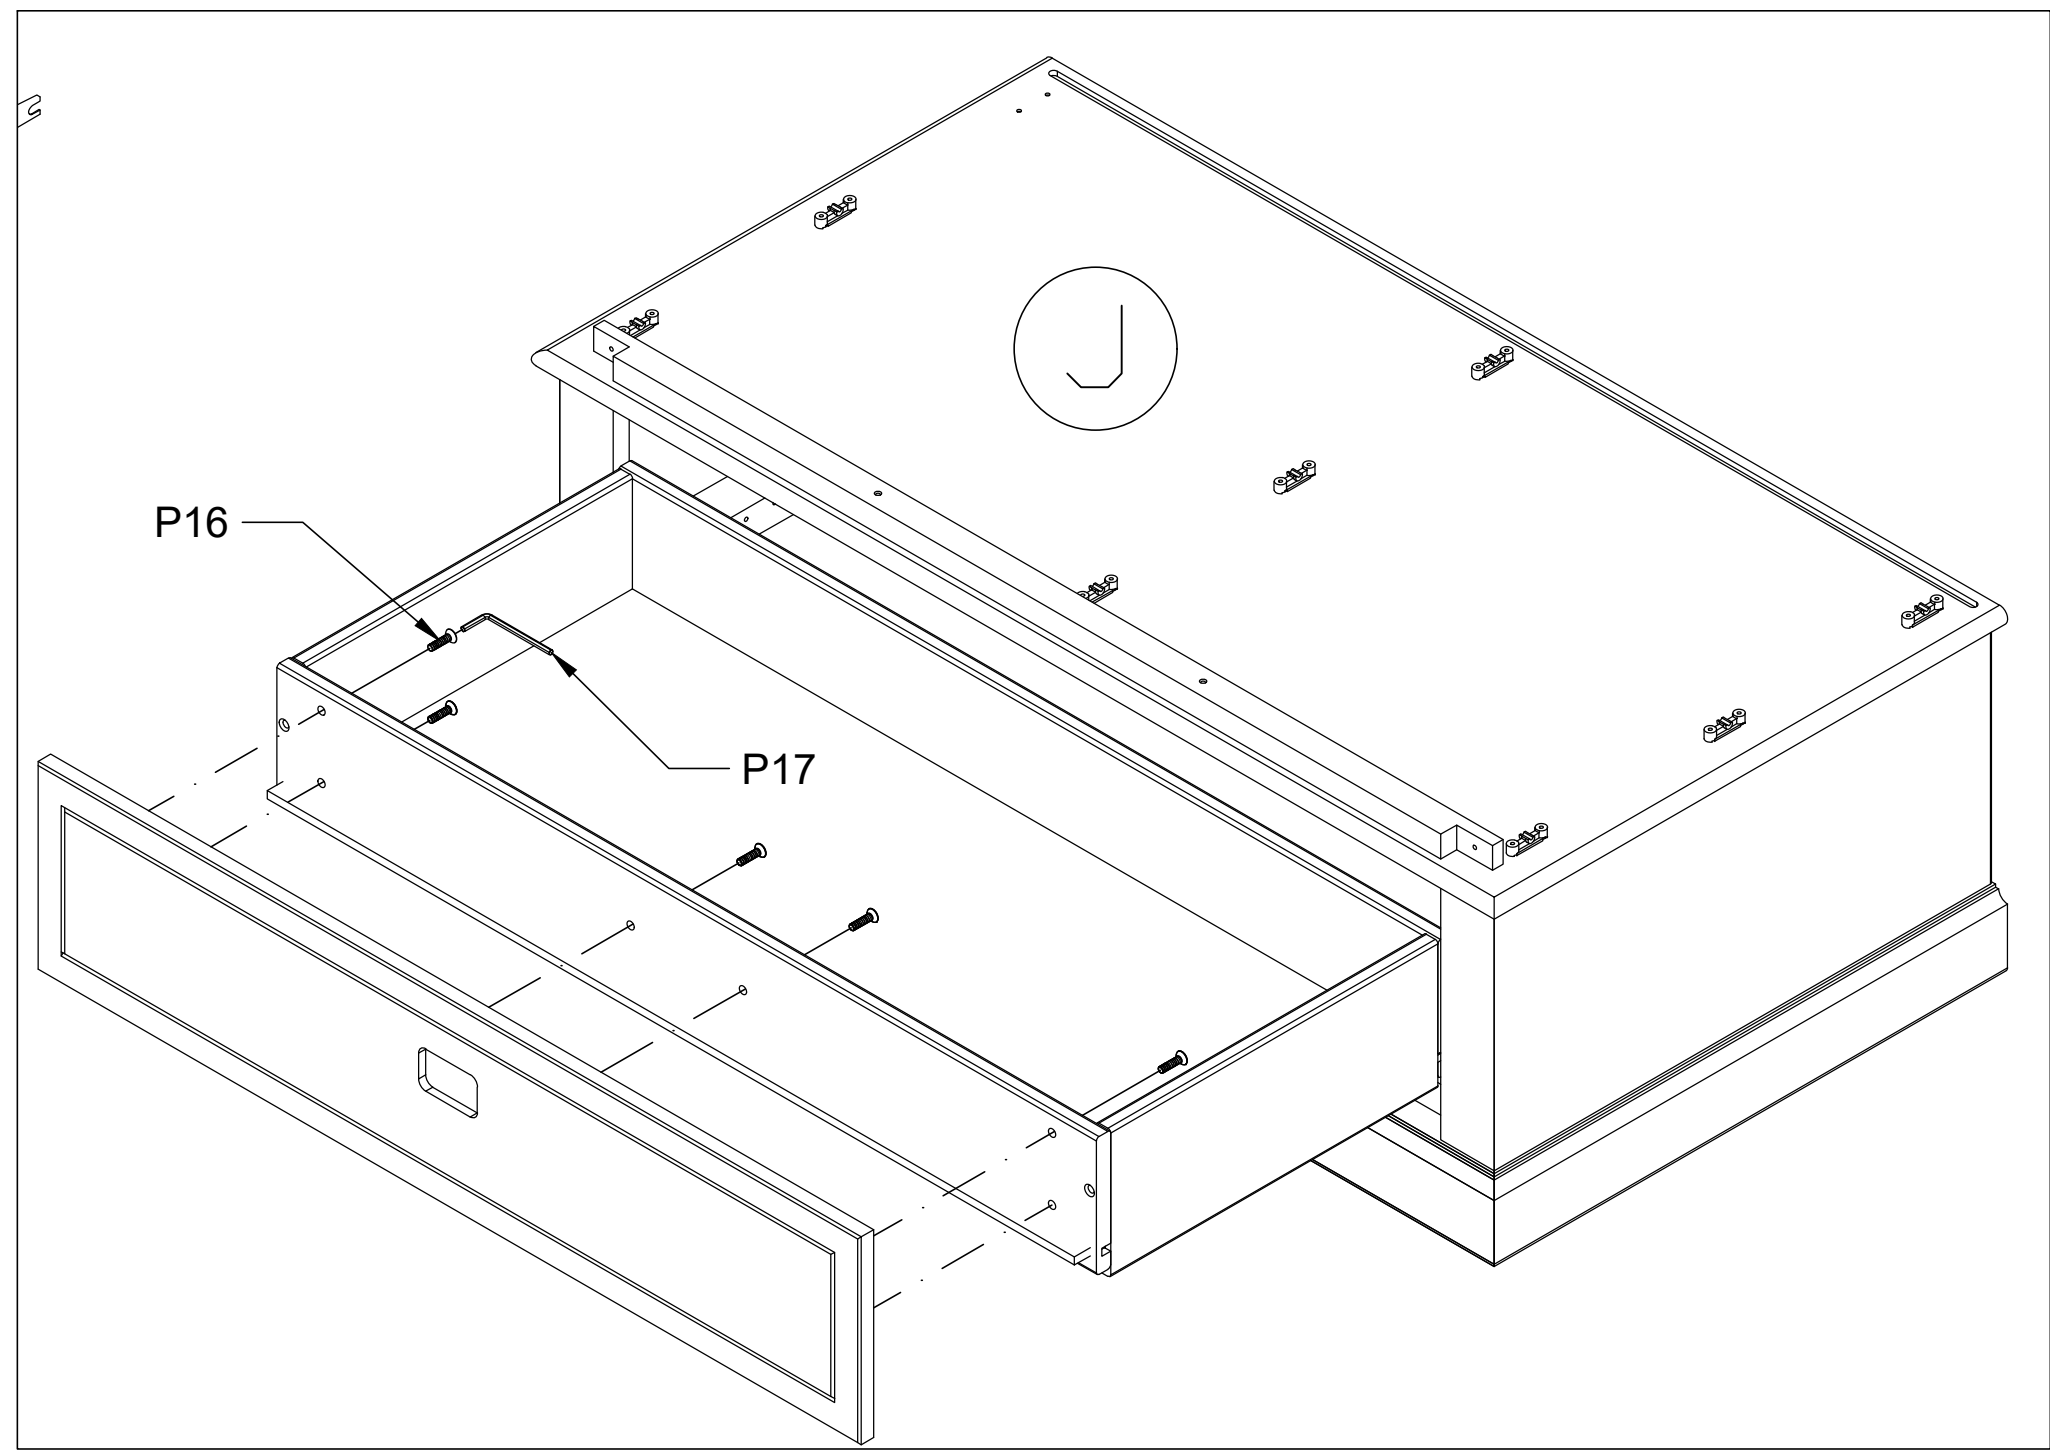

BORDER - Cabinet 2V+1L

MONTAGEANLEITUNG
ASSEMBLY INSTRUCTIONS
NAVODILA ZA MONTAŽO

		
P1, 4x25 piece/Stück 4	p7, pvc coupler/pVC Kupplers piece/Stück 18	P14, door magnet/ Türmagnet piece/Stück 4
		
P2, 4x40 piece/Stück 4	P8, 3,5x25 piece/Stück 36	P15, 3,5x16 piece/Stück 18
		
P3, euro screw/Euroschraube 6,3 x 13 piece/Stück 12	P9, 3,5x20 piece/Stück 18	P16, M6x20. piece/Stück 6
		
P4, speck screw 3 x 16 Sperrplattenschraube 3 x 16 piece/Stück 16	P10, carrier/Träger piece/Stück 4	P17 Hexagon socket screw key4mm/ /Steckschlüsse 4mm piece/Stück 1
		
P6, M4x25 piece/Stück 2	P11, bracket/Träger ø5x16 piece/Stück 16	A the closet roof/das schrankdach
		
P12, hinges/Scharniere piece/Stück 6	P13, handle/Griff piece/Stück 2	B the back of the closet/die Rückseite des Schrankes
		
		
		
		
		
		
		
		