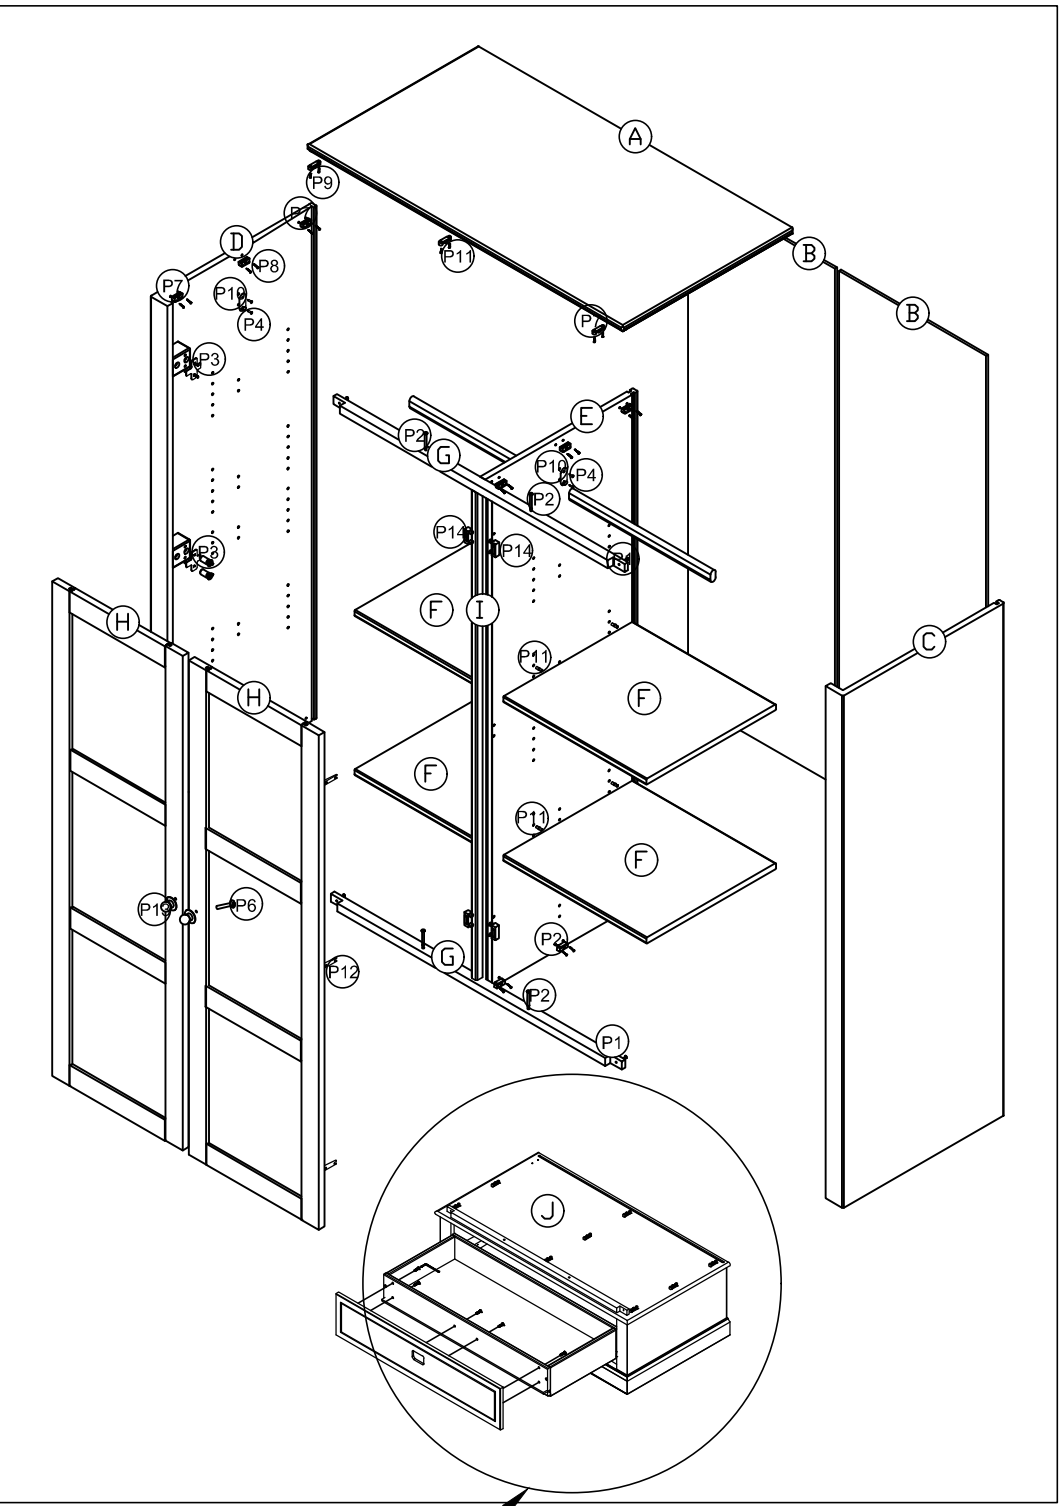

BORDER - Cabinet 2V+1L

MONTAGEANLEITUNG
ASSEMBLY INSTRUCTIONS
NAVODILA ZA MONTAŽO

		
P1, 4x25 piece/Stück 4	p7, pvc coupler/pVC Kupplers piece/Stück 18	P14, door magnet/ Türmagnet piece/Stück 4
		
P2, 4x40 piece/Stück 4	P8, 3,5x25 piece/Stück 36	P15, 3,5x16 piece/Stück 18
		
P3, euro screw/Euroschraube 6,3 x 13 piece/Stück 12	P9, 3,5x20 piece/Stück 18	P16, M6x20. piece/Stück 6
		
P4, speck screw 3 x 16 Sperrplattenschraube 3 x 16 piece/Stück 16	P10, carrier/Träger piece/Stück 4	P17 Hexagon socket screw key4mm/ /Steckschlüsse 4mm piece/Stück 1
		
P6, M4x25 piece/Stück 2	P11, bracket/Träger ø5x16 piece/Stück 16	A the closet roof/das schrankdach
		
P12, hinges/Scharniere piece/Stück 6	P13, handle/Griff piece/Stück 2	B the back of the closet/die Rückseite des Schrankes
		
		
		
		
		
		
		
		