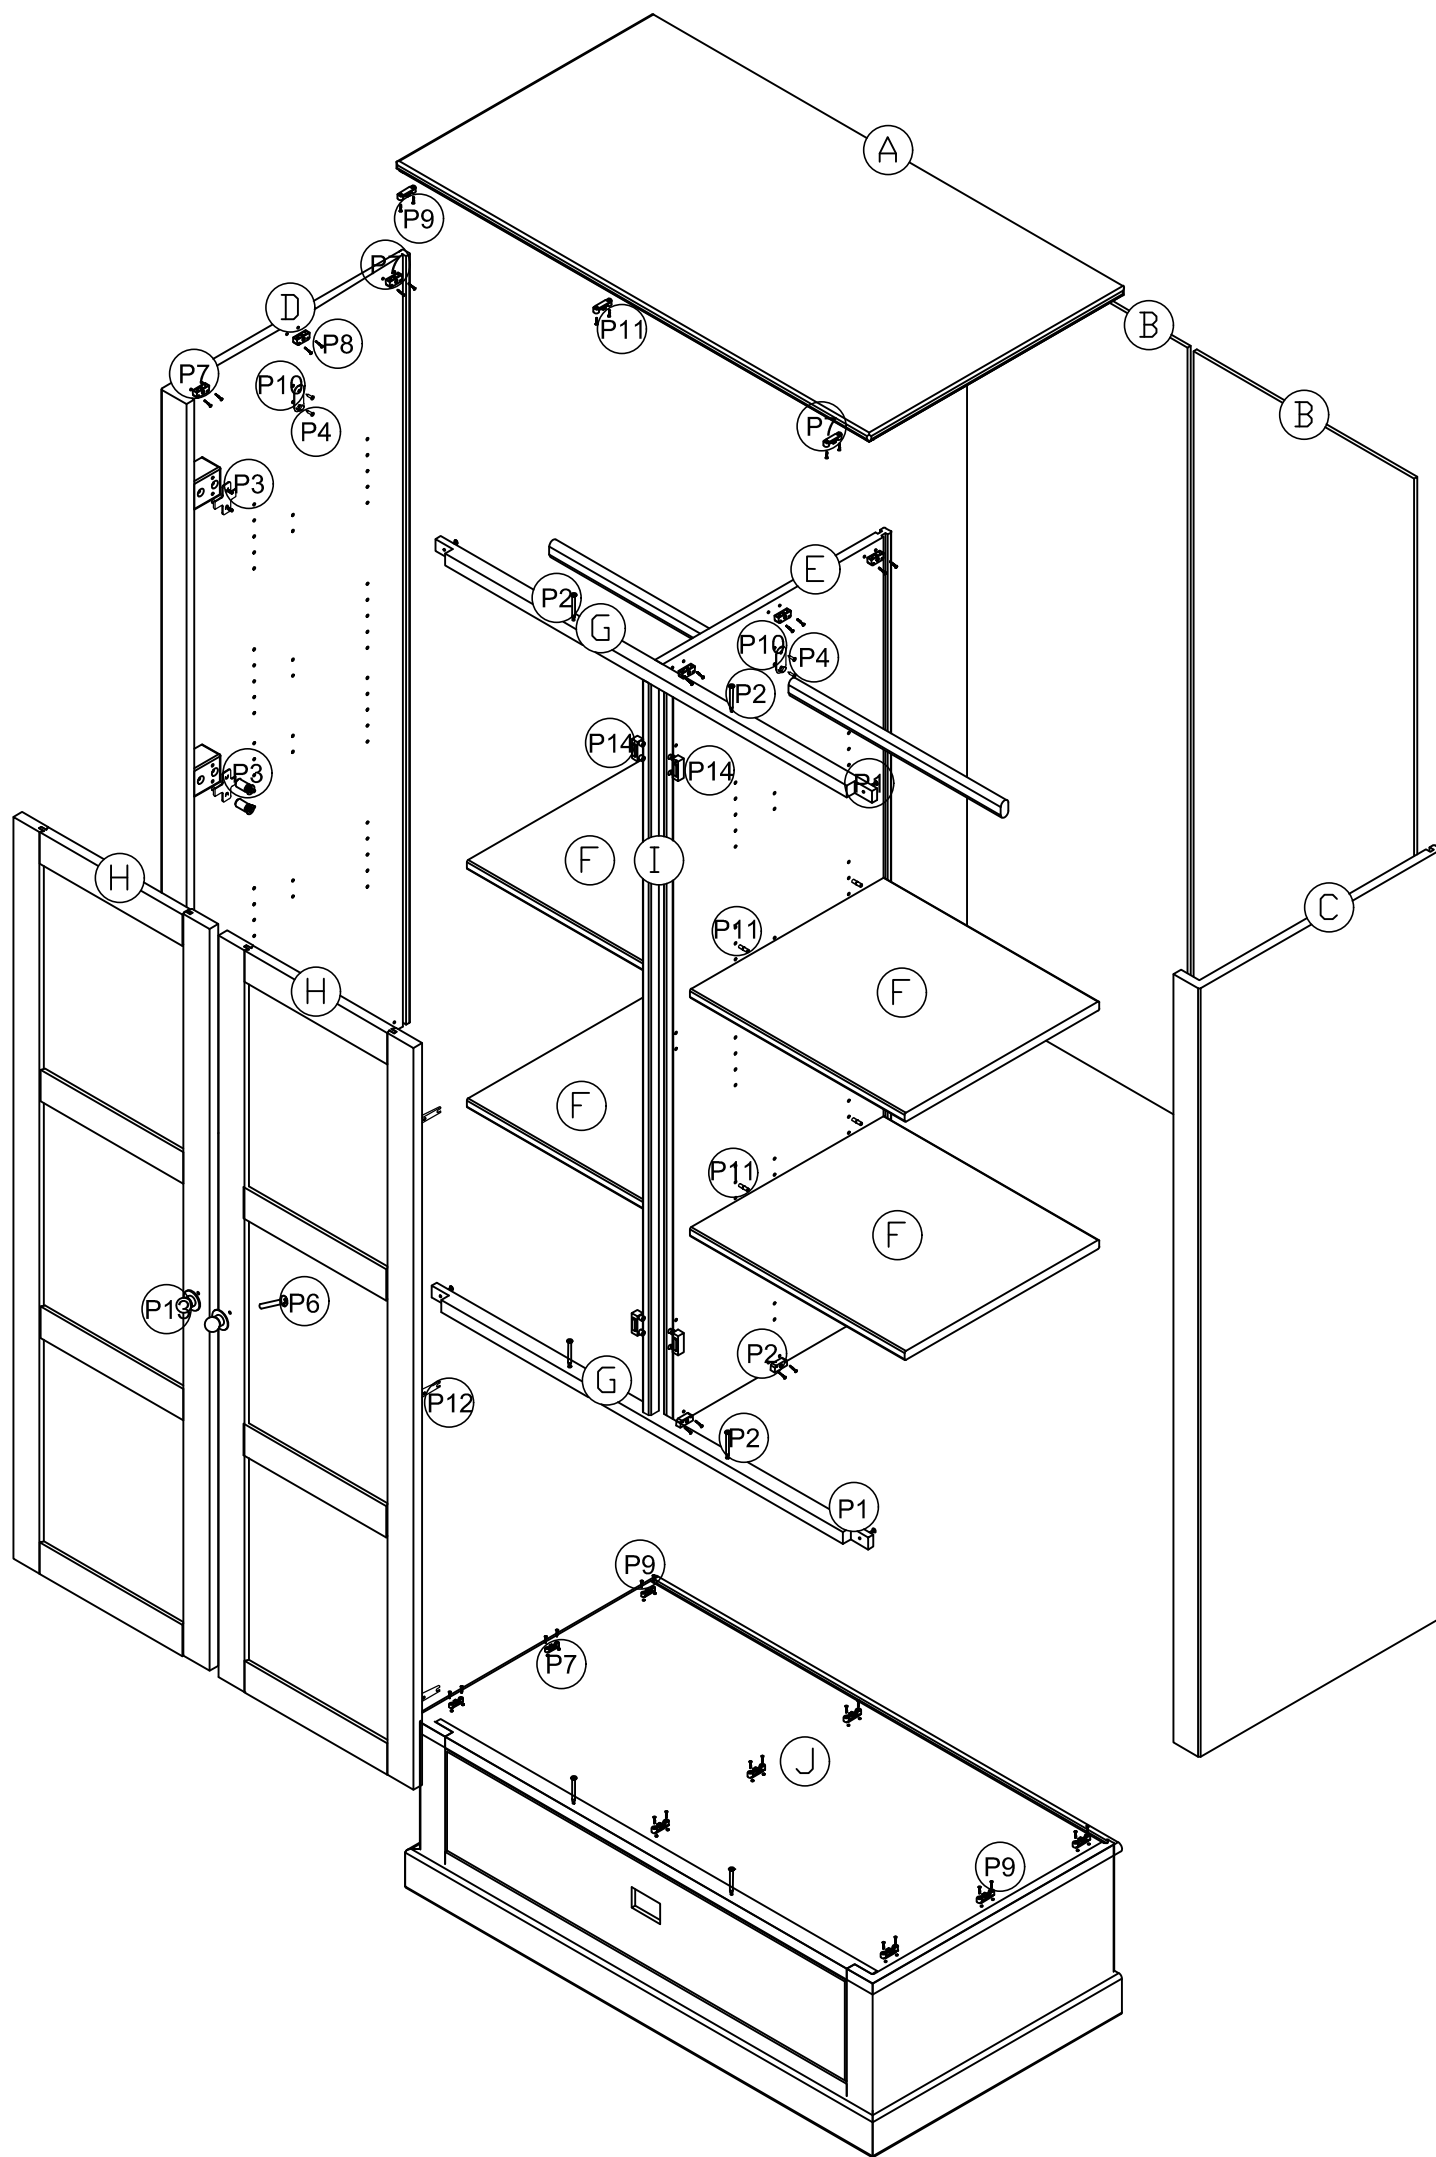

BORDER - Cabinet 2V+1L

MONTAGEANLEITUNG
ASSEMBLY INSTRUCTIONS
NAVODILA ZA MONTAŽO

		
P1, 4x25 piece/Stück 4	p7, pvc coupler/pVC Kupplers piece/Stück 18	P14, door magnet/ Türmagnet piece/Stück 4
		
P2, 4x40 piece/Stück 4	P8, 3,5x25 piece/Stück 36	P15, 3,5x16 piece/Stück 18
		
P3, euro screw/Euroschraube 6,3 x 13 piece/Stück 12	P9, 3,5x20 piece/Stück 18	P16, M6x20. piece/Stück 6
		
P4, speck screw 3 x 16 Sperrplattenschraube 3 x 16 piece/Stück 16	P10, carrier/Träger piece/Stück 4	P17 Hexagon socket screw key4mm/ /Steckschlüsse 4mm piece/Stück 1
		
P6, M4x25 piece/Stück 2	P11, bracket/Träger ø5x16 piece/Stück 16	A the closet roof/das schrankdach
		
P12, hinges/Scharniere piece/Stück 6	P13, handle/Griff piece/Stück 2	B the back of the closet/die Rückseite des Schrankes
		
		
		
		
		
		
		
		