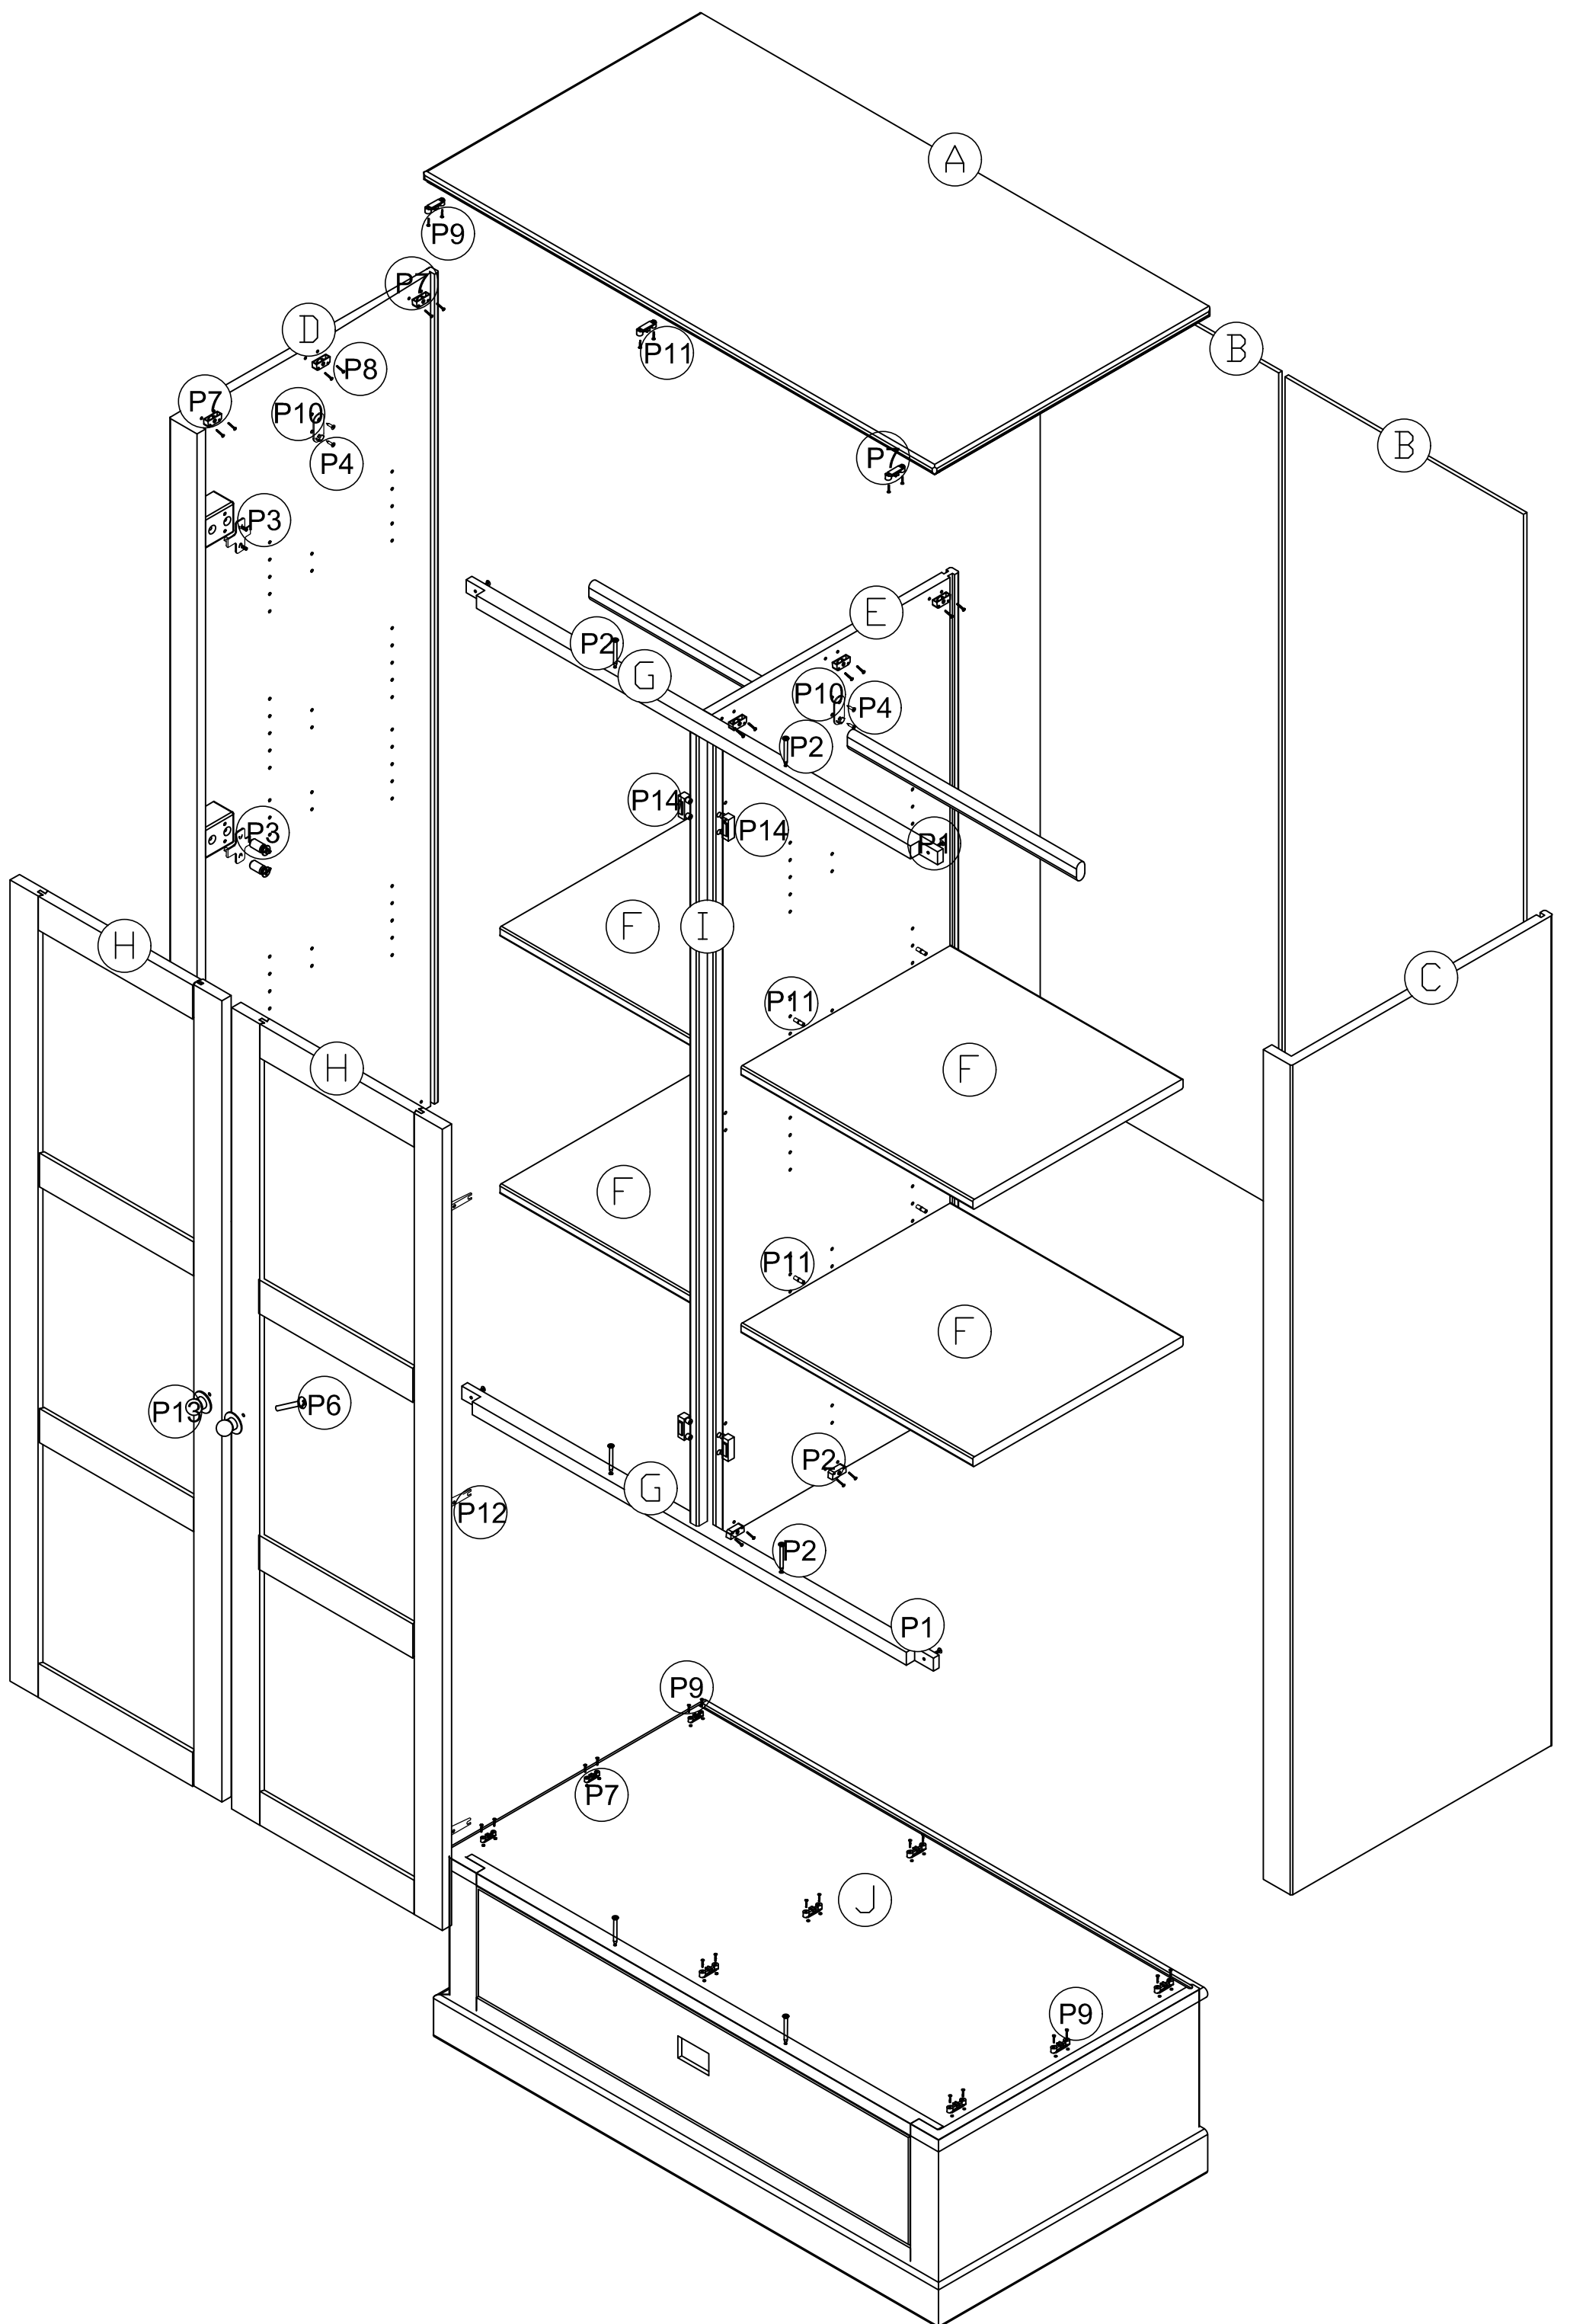

BORDER - Cabinet 2V+1L

MONTAGEANLEITUNG
ASSEMBLY INSTRUCTIONS
NAVODILA ZA MONTAŽO

		
P1, 4x25 piece/Stück 4	p7, pvc coupler/pVC Kupplers piece/Stück 18	P14, door magnet/ Türmagnet piece/Stück 4
		
P2, 4x40 piece/Stück 4	P8, 3,5x25 piece/Stück 36	P15, 3,5x16 piece/Stück 18
		
P3, euro screw/Euroschraube 6,3 x 13 piece/Stück 12	P9, 3,5x20 piece/Stück 18	P16, M6x20. piece/Stück 6
		
P4, speck screw 3 x 16 Sperrplattenschraube 3 x 16 piece/Stück 16	P10, carrier/Träger piece/Stück 4	P17 Hexagon socket screw key4mm/ /Steckschlüsse 4mm piece/Stück 1
		
P6, M4x25 piece/Stück 2	P11, bracket/Träger ø5x16 piece/Stück 16	A the closet roof/das schrankdach
		
P12, hinges/Scharniere piece/Stück 6	P13, handle/Griff piece/Stück 2	B the back of the closet/die Rückseite des Schrankes
		
		
		
		
		
		
		
		