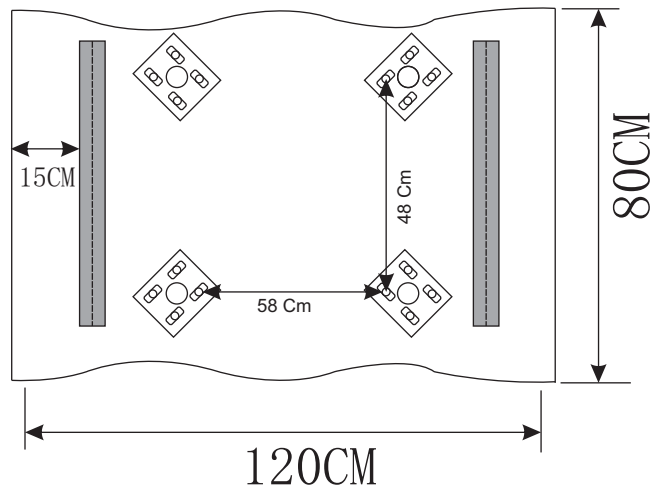

TOP BOTTOM VIEW

FRONT VIEW

Dining Table Top

Product Code	LEDT - 120x80
Dimension	120x80x76 Cms
Material	26mm Thick Acacia Wood / Cone Leg
Remark	

Dining Table Top

Product Code	LEDT - 140x85
Dimension	140x85x76 Cms
Material	26mm Thick Acacia Wood / Cone Leg
Remark	

TOP BOTTOM VIEW

FRONT VIEW

TOP BOTTOM VIEW

FRONT VIEW

Dining Table Top

T-ANGLE

Product Code	LEDT - 160x90
Dimension	160x90x76 Cms
Material	26mm Thick Acacia Wood / Cone Leg
Remark	