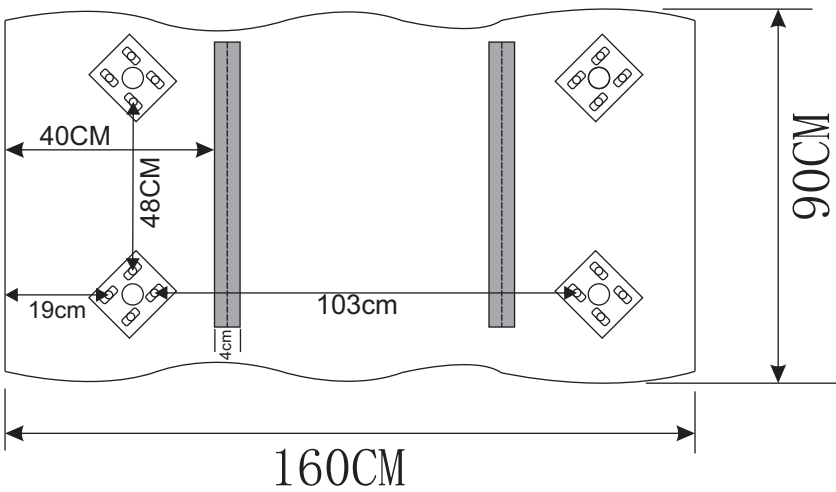

TOP BOTTOM VIEW

FRONT VIEW

Dining Table Top

Product Code	LEDT - 120x80
Dimension	120x80x76 Cms
Material	26mm Thick Acacia Wood / Cone Leg
Remark	

Dining Table Top

Product Code	LEDT - 140x85
Dimension	140x85x76 Cms
Material	26mm Thick Acacia Wood / Cone Leg
Remark	

TOP BOTTOM VIEW

FRONT VIEW

TOP BOTTOM VIEW

FRONT VIEW

Dining Table Top

T-ANGLE

Product Code	LEDT - 160x90
Dimension	160x90x76 Cms
Material	26mm Thick Acacia Wood / Cone Leg
Remark	