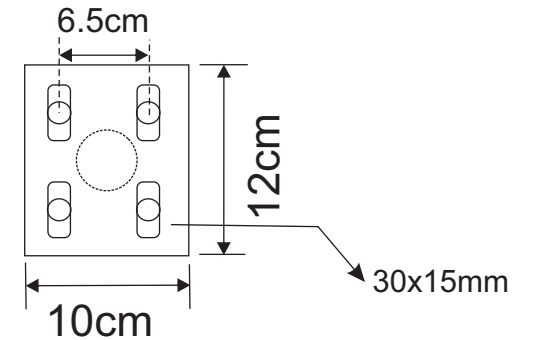

TOP BOTTOM VIEW

FRONT VIEW

Dining Table Top

Product Code	LEDT - 120x80
Dimension	120x80x76 Cms
Material	26mm Thick Acacia Wood / Cone Leg
Remark	

Dining Table Top

Product Code	LEDT - 140x85
Dimension	140x85x76 Cms
Material	26mm Thick Acacia Wood / Cone Leg
Remark	

TOP BOTTOM VIEW

FRONT VIEW

TOP BOTTOM VIEW

FRONT VIEW

Dining Table Top

T-ANGLE

Product Code	LEDT - 160x90
Dimension	160x90x76 Cms
Material	26mm Thick Acacia Wood / Cone Leg
Remark	