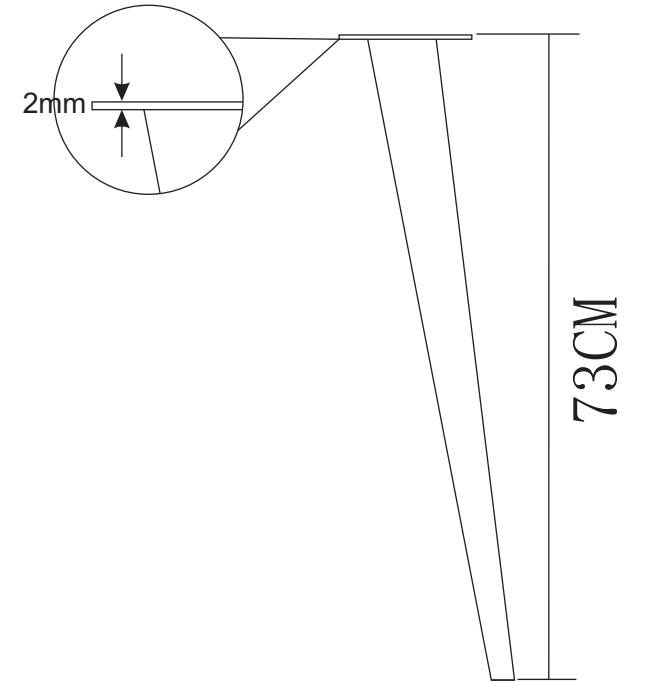

TOP BOTTOM VIEW

FRONT VIEW

Dining Table Top

Product Code	LEDT - 120x80
Dimension	120x80x76 Cms
Material	26mm Thick Acacia Wood / Cone Leg
Remark	

Dining Table Top

Product Code	LEDT - 140x85
Dimension	140x85x76 Cms
Material	26mm Thick Acacia Wood / Cone Leg
Remark	

TOP BOTTOM VIEW

FRONT VIEW

TOP BOTTOM VIEW

FRONT VIEW

Dining Table Top

T-ANGLE

Product Code	LEDT - 160x90
Dimension	160x90x76 Cms
Material	26mm Thick Acacia Wood / Cone Leg
Remark	