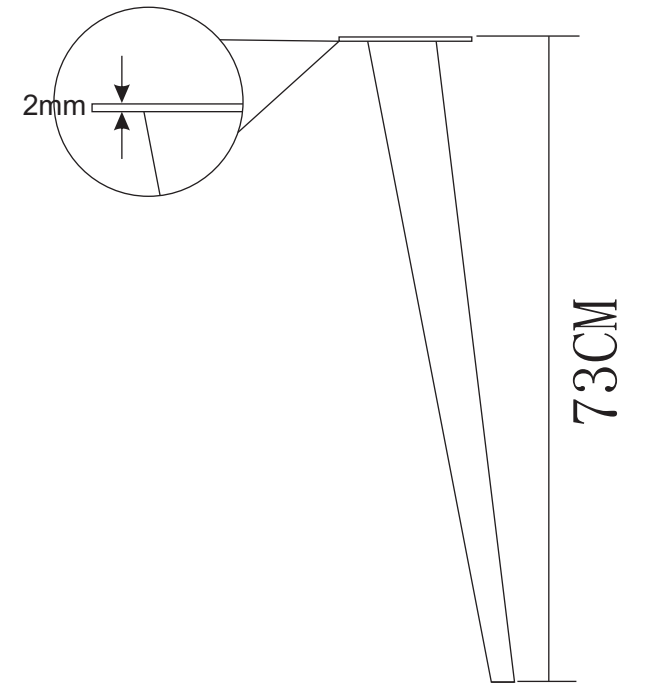

TOP BOTTOM VIEW

FRONT VIEW

Dining Table Top

Product Code	LEDT - 120x80
Dimension	120x80x76 Cms
Material	26mm Thick Acacia Wood / Cone Leg
Remark	

Dining Table Top

Product Code	LEDT - 140x85
Dimension	140x85x76 Cms
Material	26mm Thick Acacia Wood / Cone Leg
Remark	

TOP BOTTOM VIEW

FRONT VIEW

TOP BOTTOM VIEW

FRONT VIEW

Dining Table Top

T-ANGLE

Product Code	LEDT - 160x90
Dimension	160x90x76 Cms
Material	26mm Thick Acacia Wood / Cone Leg
Remark	