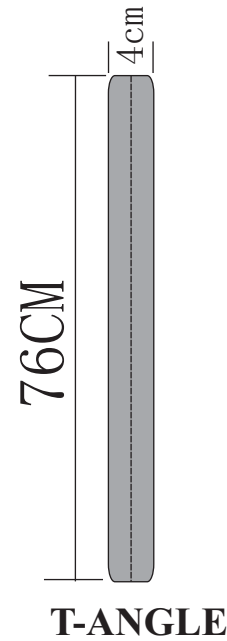

TOP BOTTOM VIEW

FRONT VIEW

Dining Table Top

Product Code	LEDT - 120x80
Dimension	120x80x76 Cms
Material	26mm Thick Acacia Wood / Cone Leg
Remark	

Dining Table Top

Product Code	LEDT - 140x85
Dimension	140x85x76 Cms
Material	26mm Thick Acacia Wood / Cone Leg
Remark	

TOP BOTTOM VIEW

FRONT VIEW

TOP BOTTOM VIEW

FRONT VIEW

Dining Table Top

T-ANGLE

Product Code	LEDT - 160x90
Dimension	160x90x76 Cms
Material	26mm Thick Acacia Wood / Cone Leg
Remark	