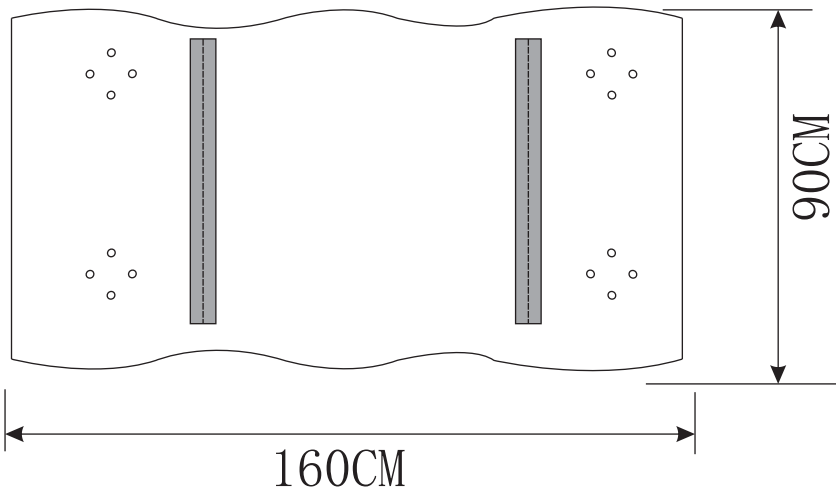

TOP BOTTOM VIEW

FRONT VIEW

Dining Table Top

Product Code	LEDT - 120x80
Dimension	120x80x76 Cms
Material	26mm Thick Acacia Wood / Cone Leg
Remark	

Dining Table Top

Product Code	LEDT - 140x85
Dimension	140x85x76 Cms
Material	26mm Thick Acacia Wood / Cone Leg
Remark	

TOP BOTTOM VIEW

FRONT VIEW

TOP BOTTOM VIEW

FRONT VIEW

Dining Table Top

T-ANGLE

Product Code	LEDT - 160x90
Dimension	160x90x76 Cms
Material	26mm Thick Acacia Wood / Cone Leg
Remark	