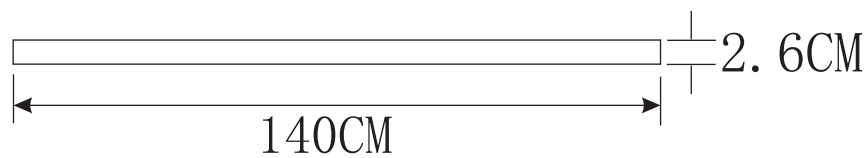

TOP BOTTOM VIEW

FRONT VIEW

Dining Table Top

Product Code	LEDT - 120x80
Dimension	120x80x76 Cms
Material	26mm Thick Acacia Wood / Cone Leg
Remark	

Dining Table Top

Product Code	LEDT - 140x85
Dimension	140x85x76 Cms
Material	26mm Thick Acacia Wood / Cone Leg
Remark	

TOP BOTTOM VIEW

FRONT VIEW

TOP BOTTOM VIEW

FRONT VIEW

Dining Table Top

T-ANGLE

Product Code	LEDT - 160x90
Dimension	160x90x76 Cms
Material	26mm Thick Acacia Wood / Cone Leg
Remark	