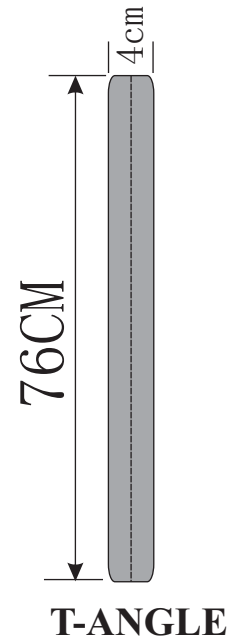

TOP BOTTOM VIEW

FRONT VIEW

Dining Table Top

Product Code	LEDT - 120x80
Dimension	120x80x76 Cms
Material	26mm Thick Acacia Wood / Cone Leg
Remark	

Dining Table Top

Product Code	LEDT - 140x85
Dimension	140x85x76 Cms
Material	26mm Thick Acacia Wood / Cone Leg
Remark	

TOP BOTTOM VIEW

FRONT VIEW

TOP BOTTOM VIEW

FRONT VIEW

Dining Table Top

T-ANGLE

Product Code	LEDT - 160x90
Dimension	160x90x76 Cms
Material	26mm Thick Acacia Wood / Cone Leg
Remark	