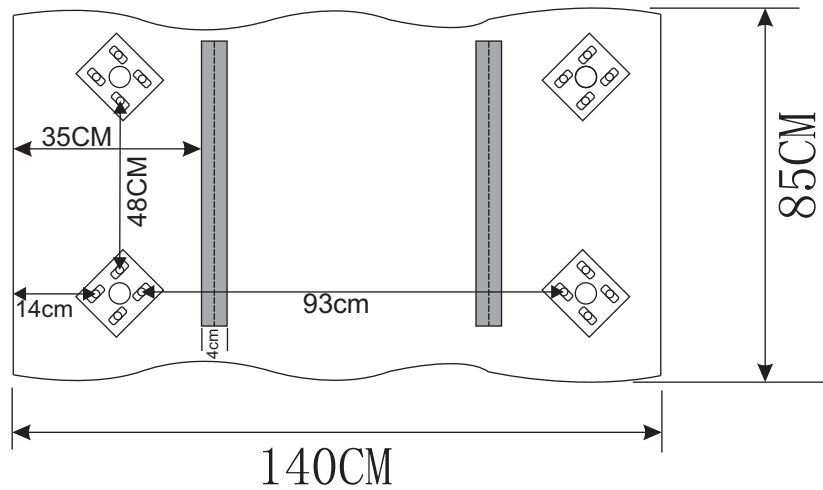

TOP BOTTOM VIEW

FRONT VIEW

Dining Table Top

Product Code	LEDT - 120x80
Dimension	120x80x76 Cms
Material	26mm Thick Acacia Wood / Cone Leg
Remark	

Dining Table Top

Product Code	LEDT - 140x85
Dimension	140x85x76 Cms
Material	26mm Thick Acacia Wood / Cone Leg
Remark	

TOP BOTTOM VIEW

FRONT VIEW

TOP BOTTOM VIEW

FRONT VIEW

Dining Table Top

T-ANGLE

Product Code	LEDT - 160x90
Dimension	160x90x76 Cms
Material	26mm Thick Acacia Wood / Cone Leg
Remark	