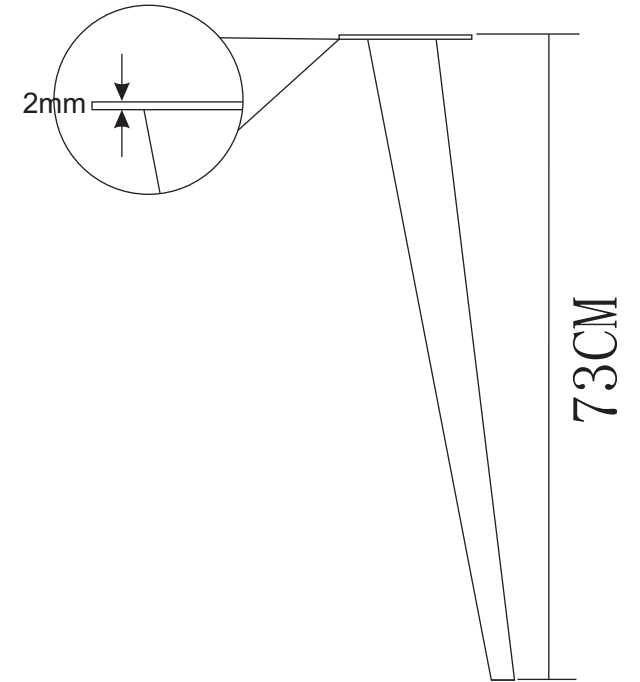

TOP BOTTOM VIEW

FRONT VIEW

Dining Table Top

Product Code	LEDT - 120x80
Dimension	120x80x76 Cms
Material	26mm Thick Acacia Wood / Cone Leg
Remark	

Dining Table Top

Product Code	LEDT - 140x85
Dimension	140x85x76 Cms
Material	26mm Thick Acacia Wood / Cone Leg
Remark	

TOP BOTTOM VIEW

FRONT VIEW

TOP BOTTOM VIEW

FRONT VIEW

Dining Table Top

T-ANGLE

Product Code	LEDT - 160x90
Dimension	160x90x76 Cms
Material	26mm Thick Acacia Wood / Cone Leg
Remark	