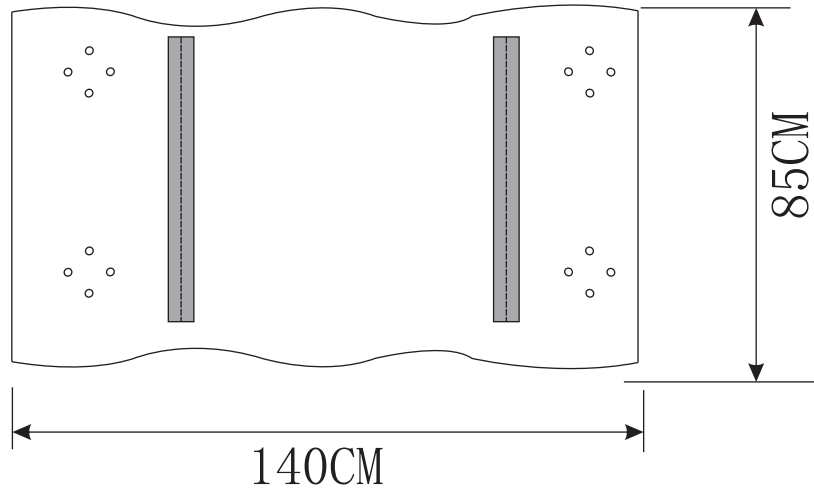

TOP BOTTOM VIEW

FRONT VIEW

Dining Table Top

Product Code	LEDT - 120x80
Dimension	120x80x76 Cms
Material	26mm Thick Acacia Wood / Cone Leg
Remark	

Dining Table Top

Product Code	LEDT - 140x85
Dimension	140x85x76 Cms
Material	26mm Thick Acacia Wood / Cone Leg
Remark	

TOP BOTTOM VIEW

FRONT VIEW

TOP BOTTOM VIEW

FRONT VIEW

Dining Table Top

T-ANGLE

Product Code	LEDT - 160x90
Dimension	160x90x76 Cms
Material	26mm Thick Acacia Wood / Cone Leg
Remark	