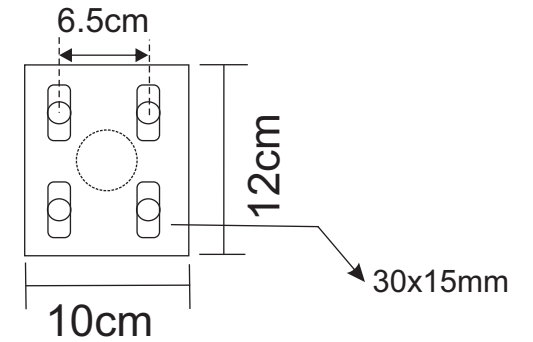

TOP BOTTOM VIEW

FRONT VIEW

Dining Table Top

Product Code	LEDT - 120x80
Dimension	120x80x76 Cms
Material	26mm Thick Acacia Wood / Cone Leg
Remark	

Dining Table Top

Product Code	LEDT - 140x85
Dimension	140x85x76 Cms
Material	26mm Thick Acacia Wood / Cone Leg
Remark	

TOP BOTTOM VIEW

FRONT VIEW

TOP BOTTOM VIEW

FRONT VIEW

Dining Table Top

T-ANGLE

Product Code	LEDT - 160x90
Dimension	160x90x76 Cms
Material	26mm Thick Acacia Wood / Cone Leg
Remark	