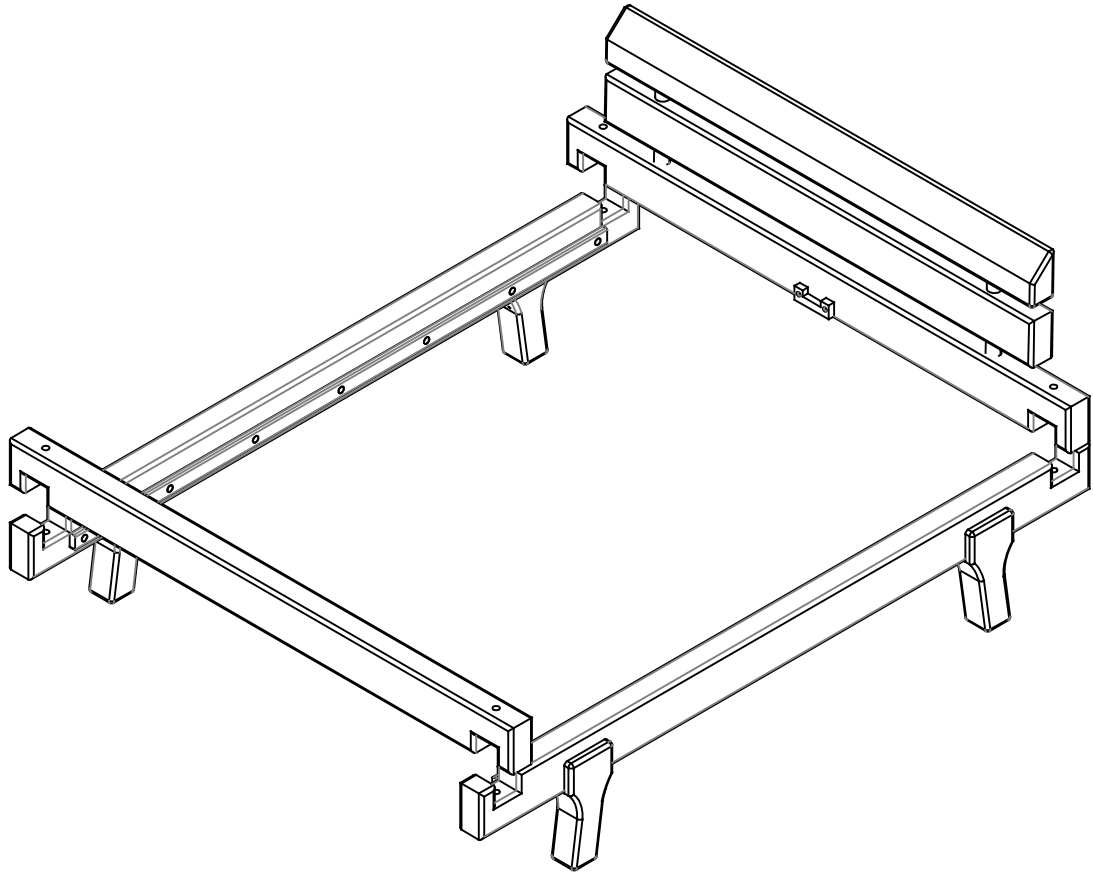

ORGANIC ROYAL II- ASSEMBLY INSTRUCTION

40 Minutes

AX4

1.

2.