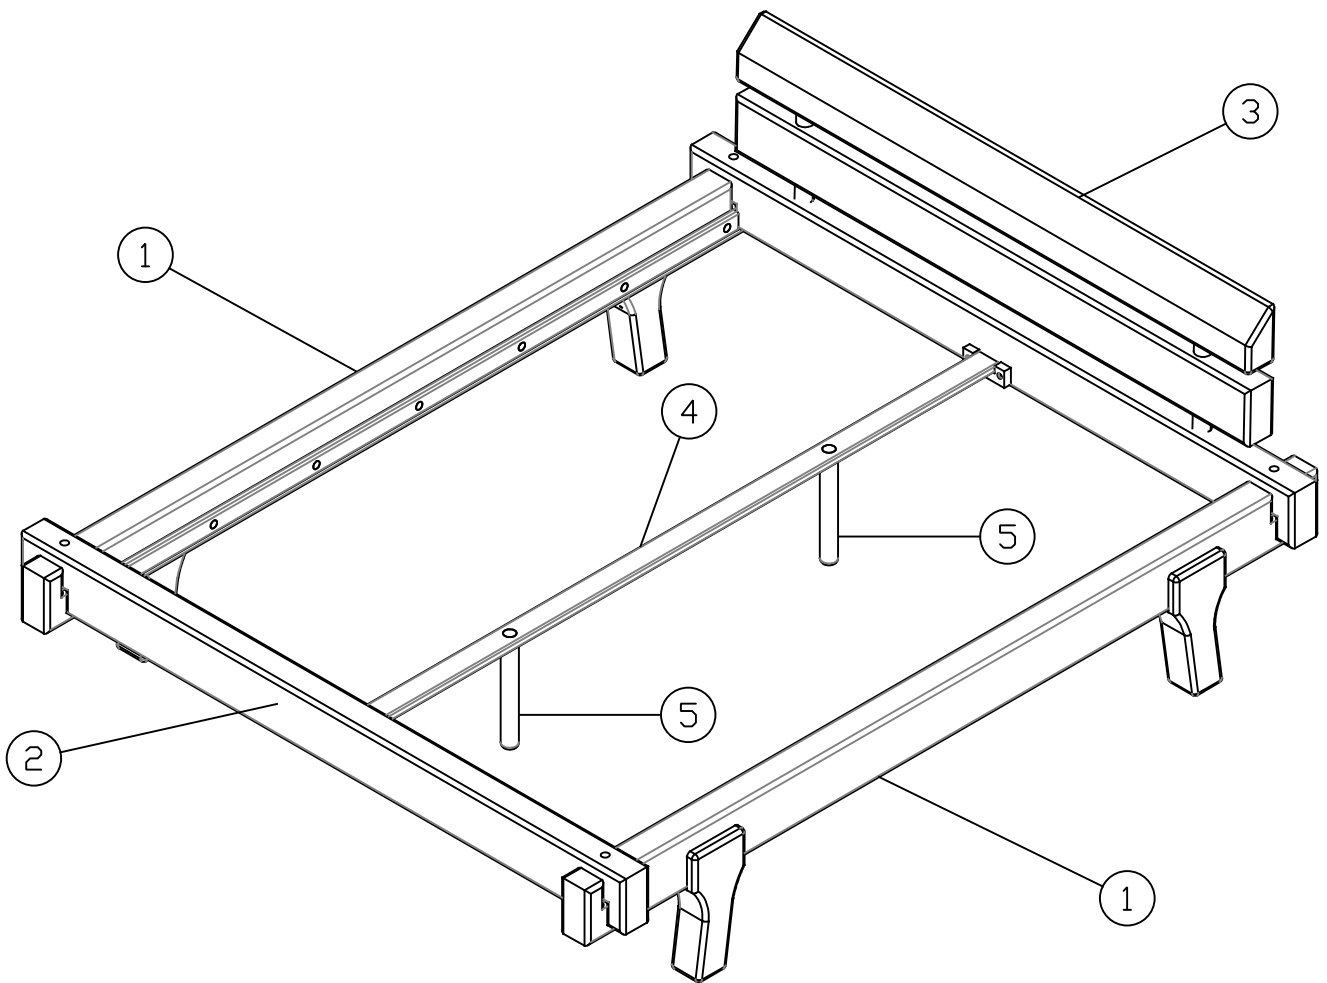

ORGANIC ROYAL II- ASSEMBLY INSTRUCTION

40 Minutes

AX4

1.

2.