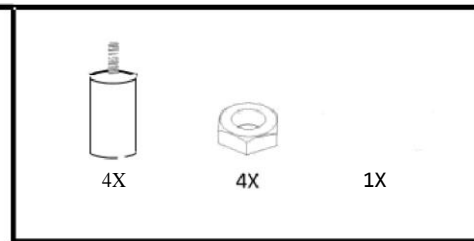

## Package contents:

2X ARMREST

BACKREST + BACK CUSSIONS

2 / 3

MECHANISM + SEAT +  
MATRASSE + FITTINGS

4X

4X

1X