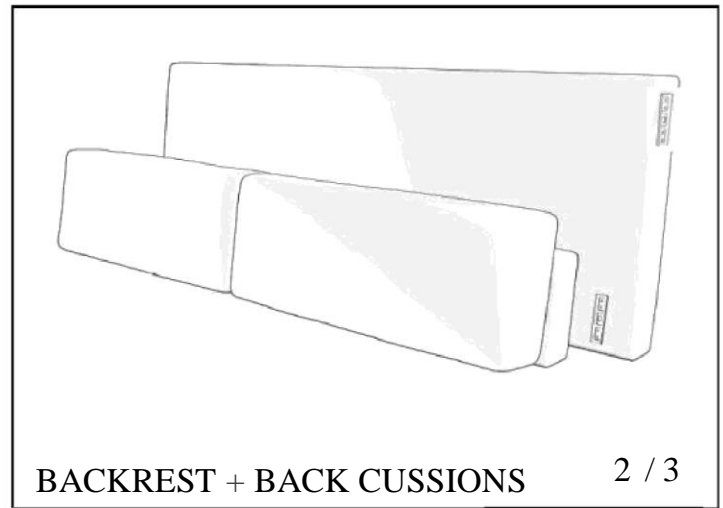

## Package contents:

2X ARMREST

BACKREST + BACK CUSSIONS

2 / 3

MECHANISM + SEAT +  
MATRASSE + FITTINGS

4X

4X

1X