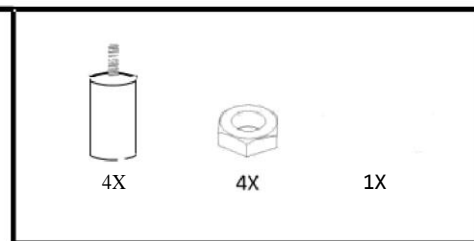

BRION

Package contents:

2X ARMREST

BACKREST + BACK CUSSIONS

2 / 3

MECHANISM + SEAT +
MATRASSE + FITTINGS

3 / 3

4X

4X

1X

1

2

3