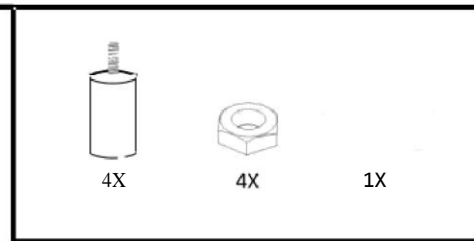

DAF Sofabed

Package contents:

2X ARMREST

BACKREST + BACK CUSSIONS

2 / 3

MECHANISM + SEAT +
MATRASSE + FITTINGS

3 / 3

4X

4X

1X

1

2

3