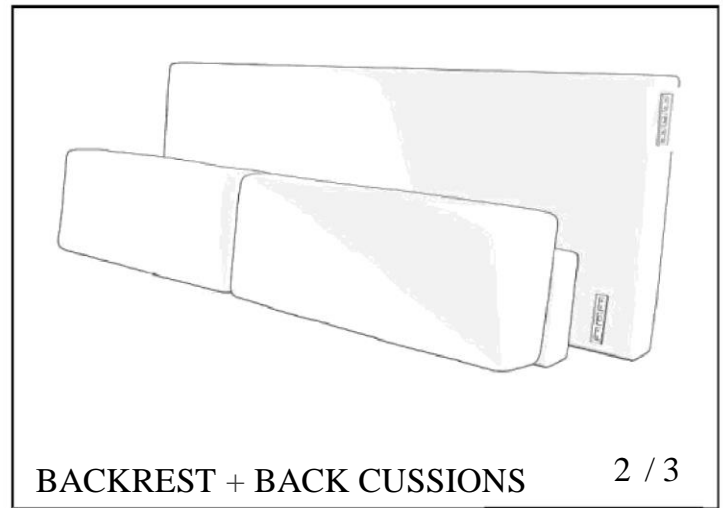

DAF Sofabed

Package contents:

2X ARMREST

BACKREST + BACK CUSSIONS

2 / 3

MECHANISM + SEAT +
MATRASSE + FITTINGS

3 / 3

4X