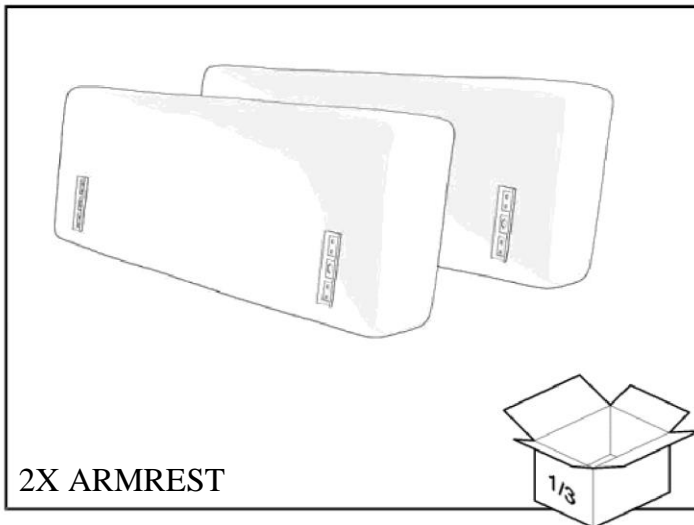

DAF Sofabed

Package contents:

2X ARMREST

BACKREST + BACK CUSSIONS

2 / 3

MECHANISM + SEAT +
MATRASSE + FITTINGS

3 / 3

4X