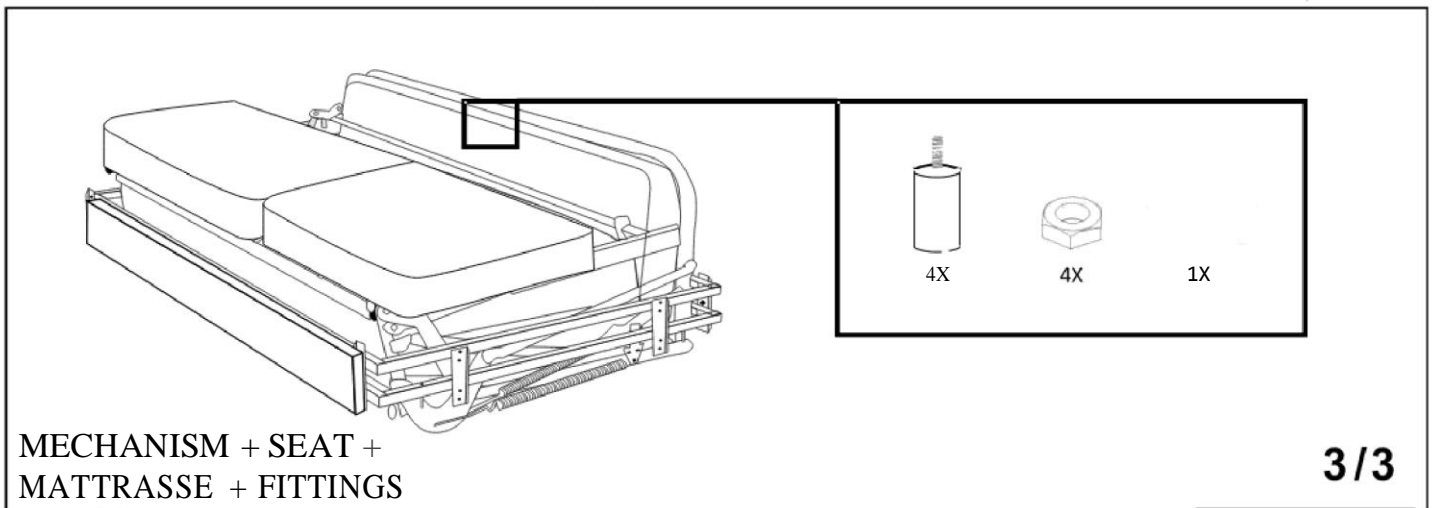

DAF Sofabed

Package contents:

2X ARMREST

BACKREST + BACK CUSSIONS

2 / 3

MECHANISM + SEAT +
MATRASSE + FITTINGS

3 / 3

4X

4X

1X

1

2

3