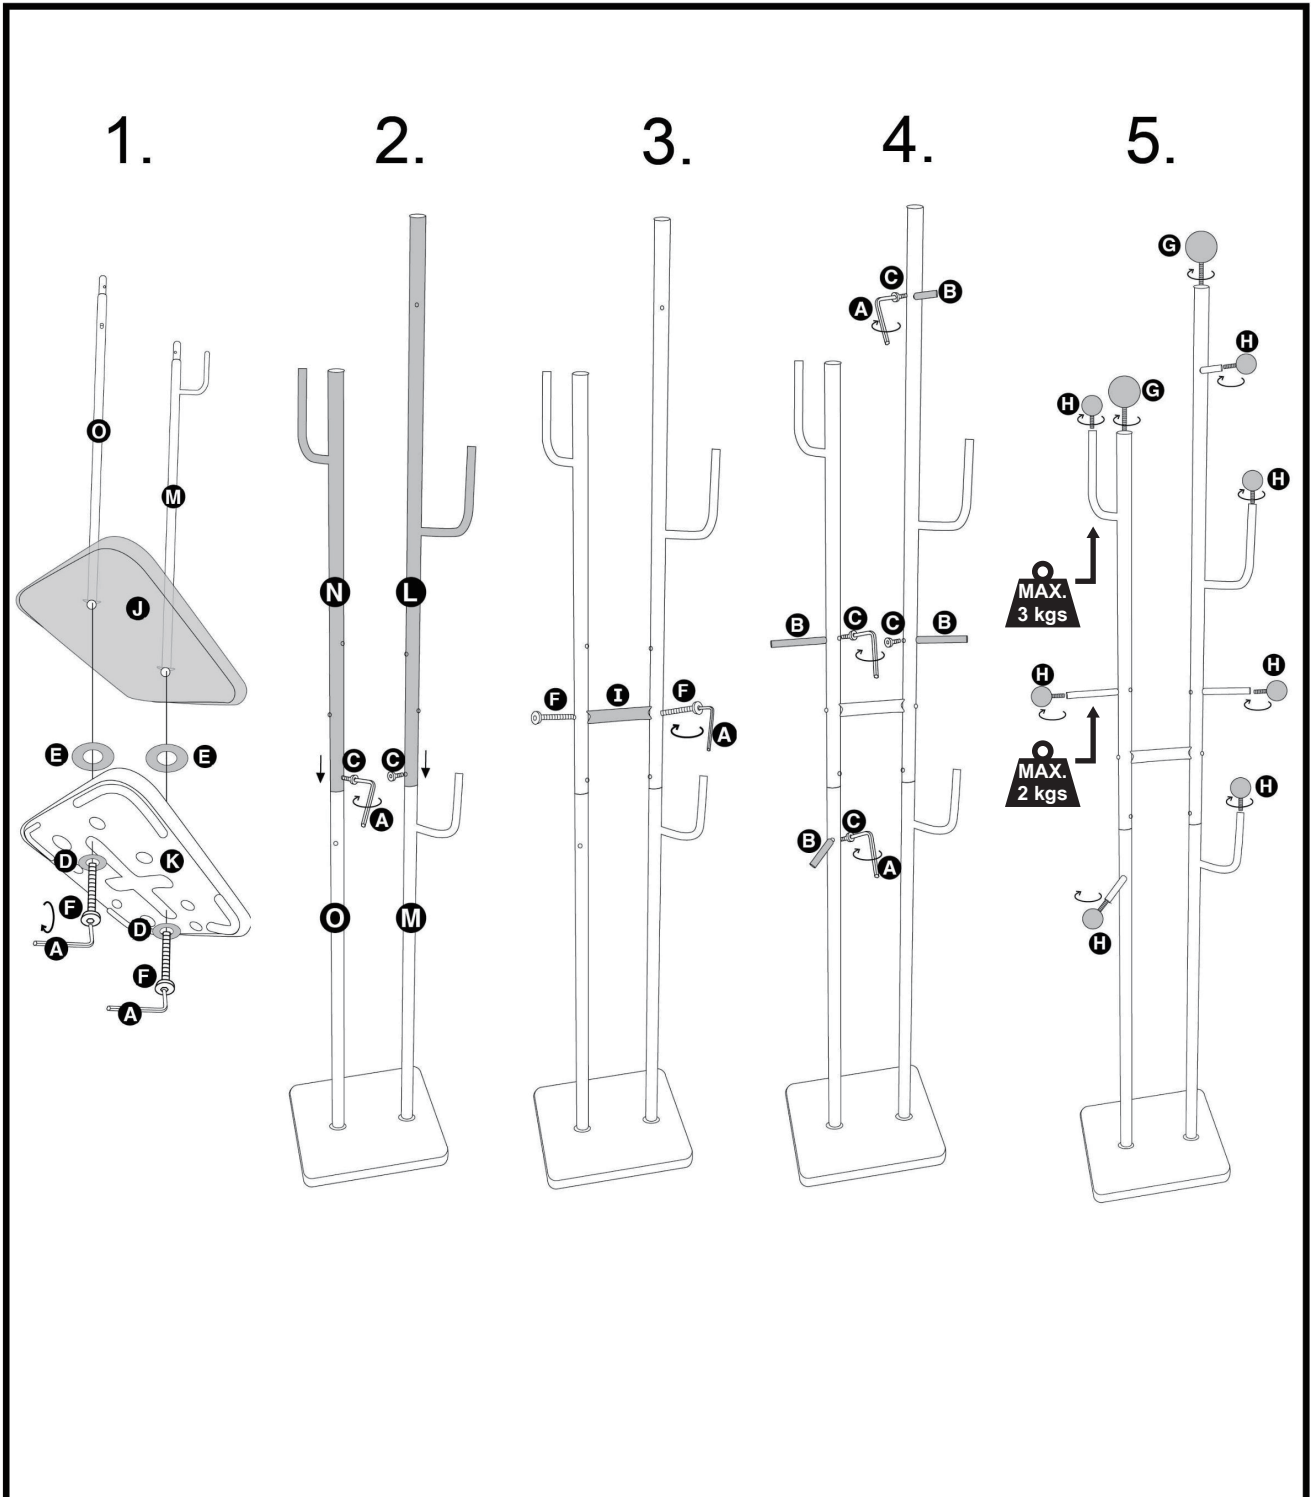

PELION

Assembly Instructions / Navodila za montažo / Montageanleitungen

15-20Min

x1

(A)  x1	(B)  x4	(C)  1/4"x12mm x6	(J)  x1	(L)  x1	(M)  x1	(N)  x1	(O)  x1
(D)  x2	(E)  x2	(F)  1/4"x38mm x4	(K)  x1				
(G)  x2	(H)  x7	(I)  x1					