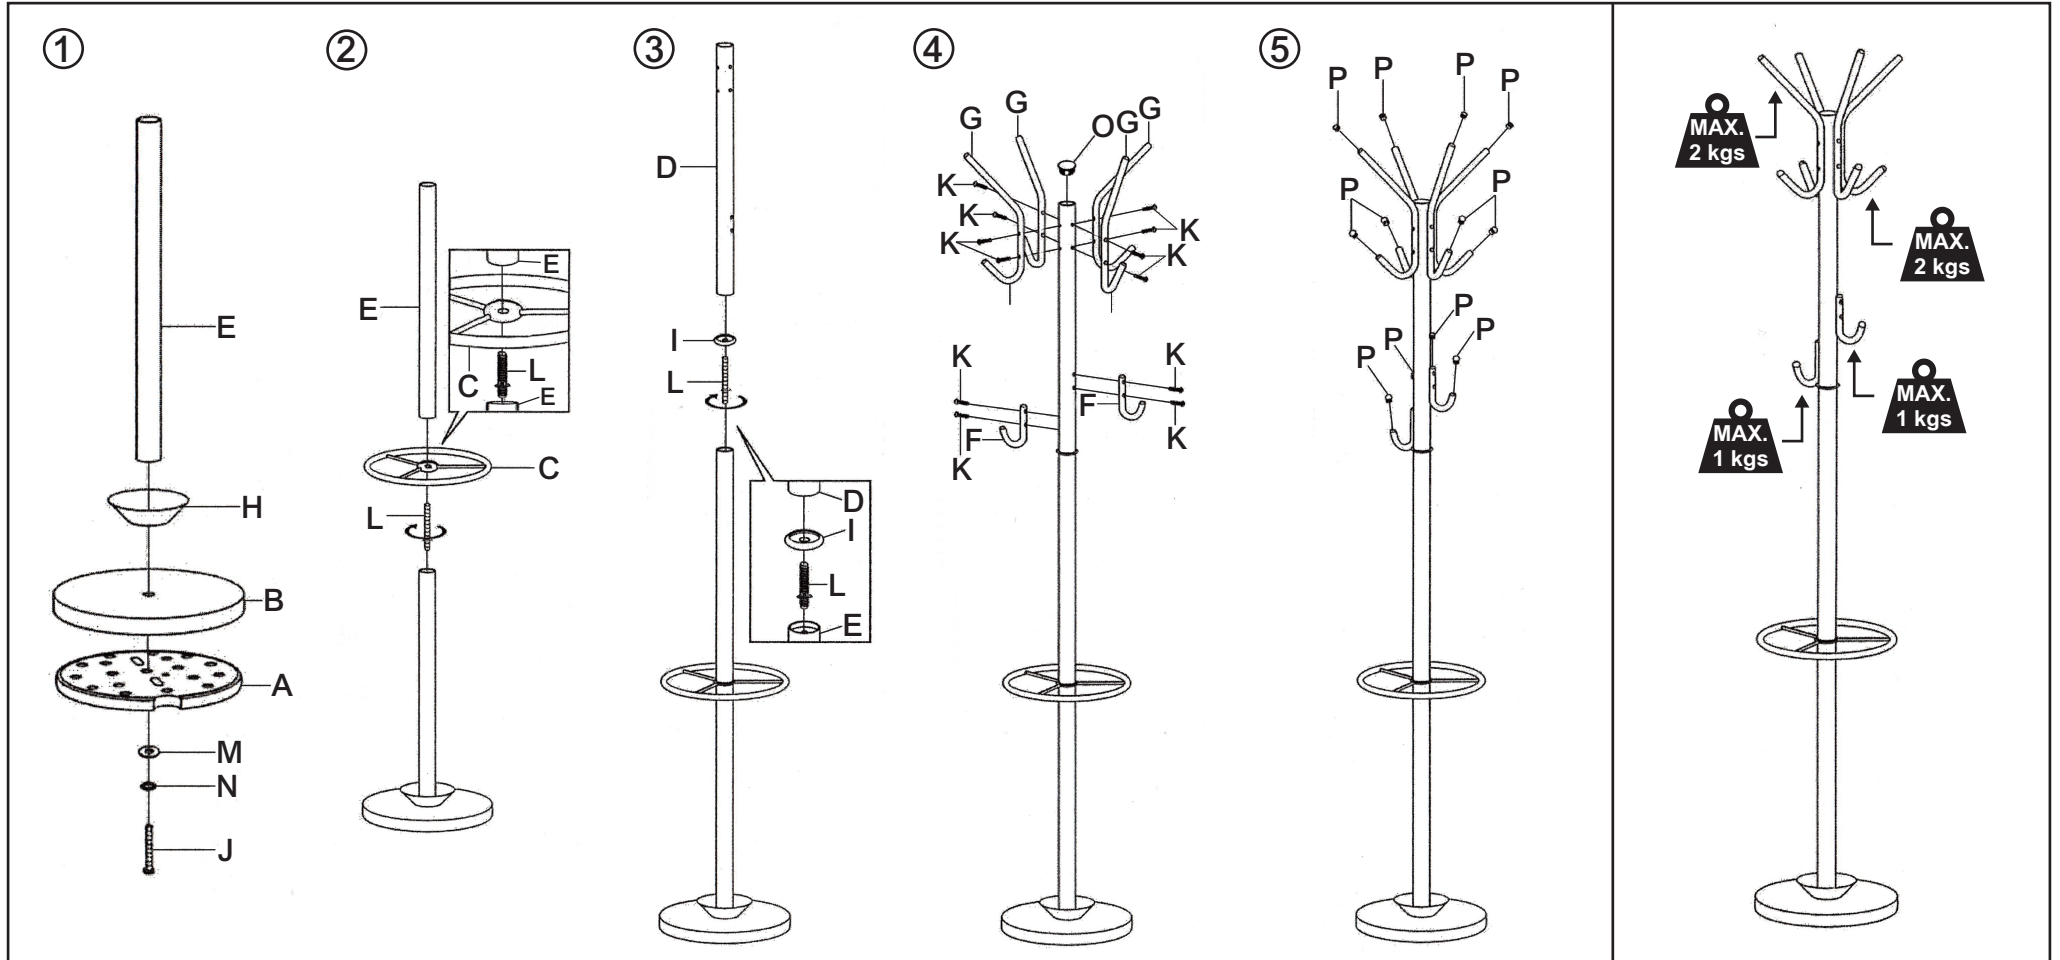

MELO

Assembly Instructions / Navodila za montažo / Montageanleitungen

15-20Min

x1

A		X1	B		X1	C		X1	D		X1	E		X2			
F		X2	G		X4	H		X1	I		X1	J	 M8x50mm	X1	K	 3/16"x25mm	X12
L	 M8x60mm	X2	M		X1	N		X1	O		X1	P		X12	Q		X1