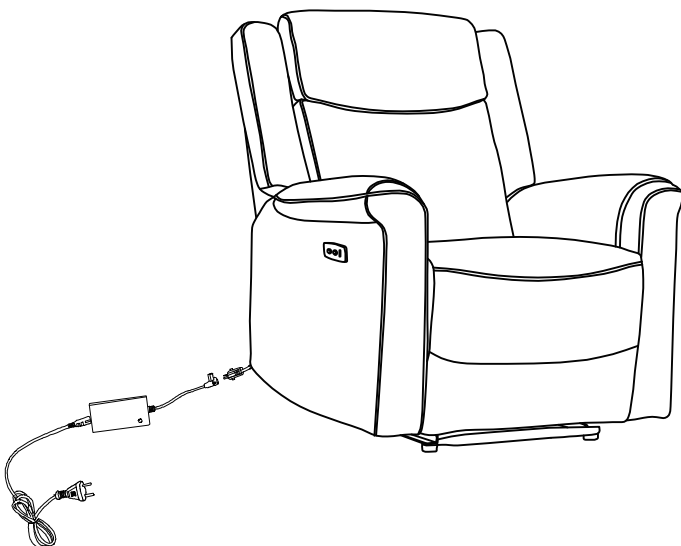

### SIMIN 1R

		The max weight capacity :136KG
---	---	--------------------------------