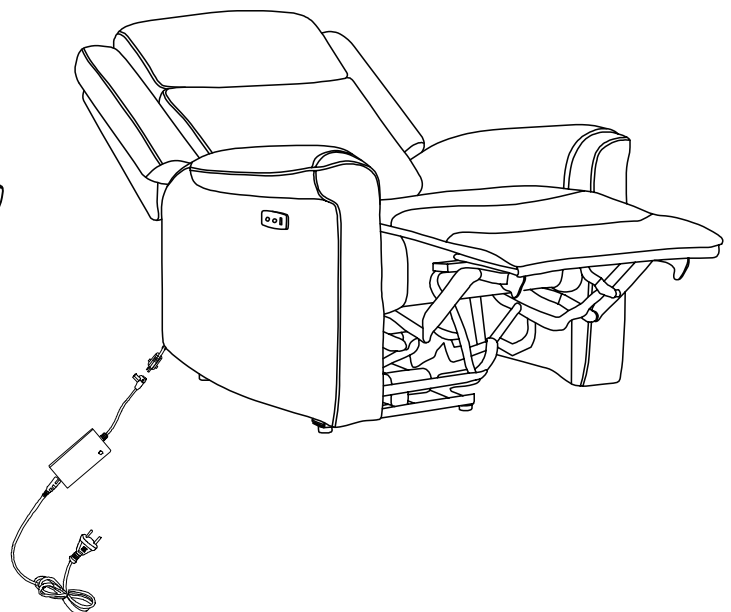

### SIMIN 1R

		The max weight capacity :136KG
---	---	--------------------------------