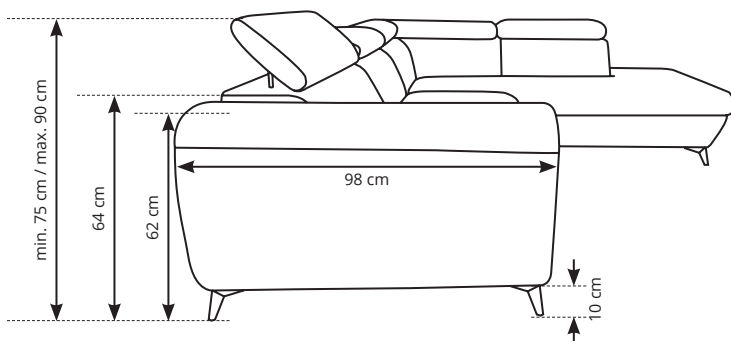

MONA

LASKI
MEBLE

Fabrick on the picture: **GEMMA**

DIMENSIONS

- width - 260 cm
- height - min. 75 / max. 90 cm
- depth - 217 cm

ADDITIONAL DIMENSIONS

- sleeping area - 128 x 195 cm
- seat height - 41 cm
- seat depth - 62 cm
- armrest height - 62 cm

GENERAL INFORMATION

- sleeping function
- storage
- bed mechanism
- upholstered back
- headrest - adjustable
- feet / legs - metal, plastic
- construction - wood + chipboard
+ wooden plywood
- seat - PUR foam + wave springs

TECHNICAL DRAWINGS

LOGISTIC DATA

- number of packages - 2
- product assembled - NO
- assembly instructions - YES
- armrests assembled - YES
- feet / legs assembled - NO

- details of individual packages:

Package No.:	width:	height:	depth:	weight:	volume:
1/2 (OTM)	102 cm	220 cm	68 cm	82 kg	1,52 m ³
2/2 (2F)	101 cm	170 cm	68 cm	73 kg	1,17 m ³
total volume:					2,69 m³