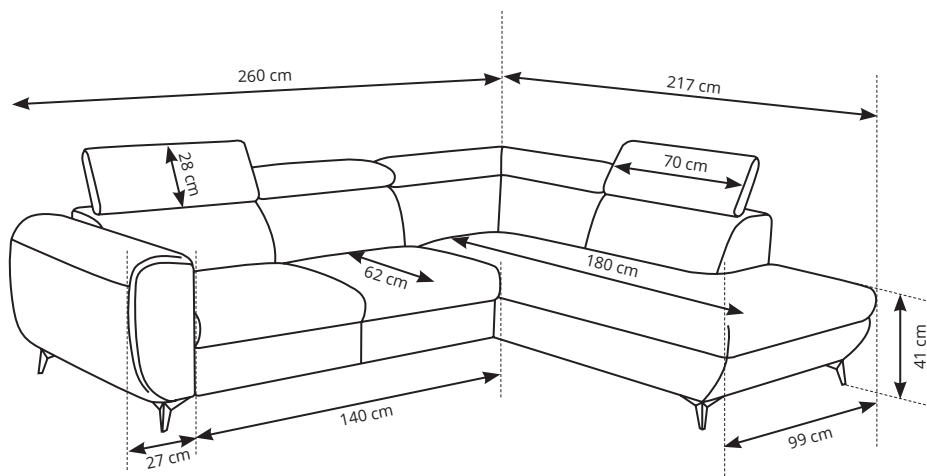

MONA

LASKI
MEBLE

Fabrick on the picture: **GEMMA**

DIMENSIONS

- width - 260 cm
- height - min. 75 / max. 90 cm
- depth - 217 cm

ADDITIONAL DIMENSIONS

- sleeping area - 128 x 195 cm
- seat height - 41 cm
- seat depth - 62 cm
- armrest height - 62 cm

GENERAL INFORMATION

- sleeping function
- storage
- bed mechanism
- upholstered back
- headrest - adjustable
- feet / legs - metal, plastic
- construction - wood + chipboard
+ wooden plywood
- seat - PUR foam + wave springs

TECHNICAL DRAWINGS

LOGISTIC DATA

- number of packages - 2
- product assembled - NO
- assembly instructions - YES
- armrests assembled - YES
- feet / legs assembled - NO

- details of individual packages:

Package No.:	width:	height:	depth:	weight:	volume:
1/2 (OTM)	102 cm	220 cm	68 cm	82 kg	1,52 m ³
2/2 (2F)	101 cm	170 cm	68 cm	73 kg	1,17 m ³
total volume:					2,69 m³