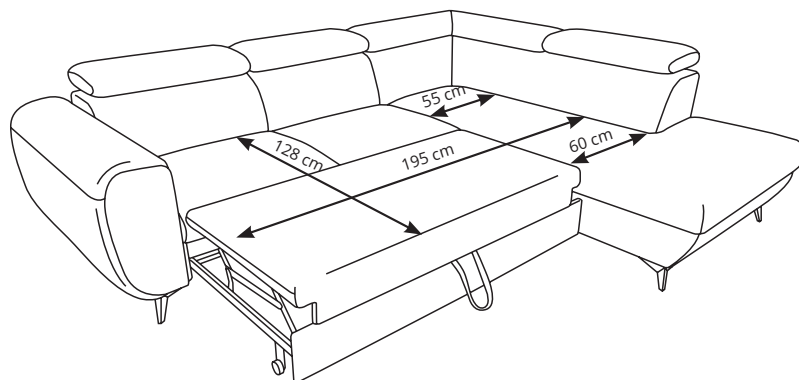

MONA

LASKI
MEBLE

Fabrick on the picture: **GEMMA**

DIMENSIONS

- width - 260 cm
- height - min. 75 / max. 90 cm
- depth - 217 cm

ADDITIONAL DIMENSIONS

- sleeping area - 128 x 195 cm
- seat height - 41 cm
- seat depth - 62 cm
- armrest height - 62 cm

GENERAL INFORMATION

- sleeping function
- storage
- bed mechanism
- upholstered back
- headrest - adjustable
- feet / legs - metal, plastic
- construction - wood + chipboard
+ wooden plywood
- seat - PUR foam + wave springs

TECHNICAL DRAWINGS

LOGISTIC DATA

- number of packages - 2
- product assembled - NO
- assembly instructions - YES
- armrests assembled - YES
- feet / legs assembled - NO

- details of individual packages:

Package No.:	width:	height:	depth:	weight:	volume:
1/2 (OTM)	102 cm	220 cm	68 cm	82 kg	1,52 m ³
2/2 (2F)	101 cm	170 cm	68 cm	73 kg	1,17 m ³
total volume:					2,69 m³