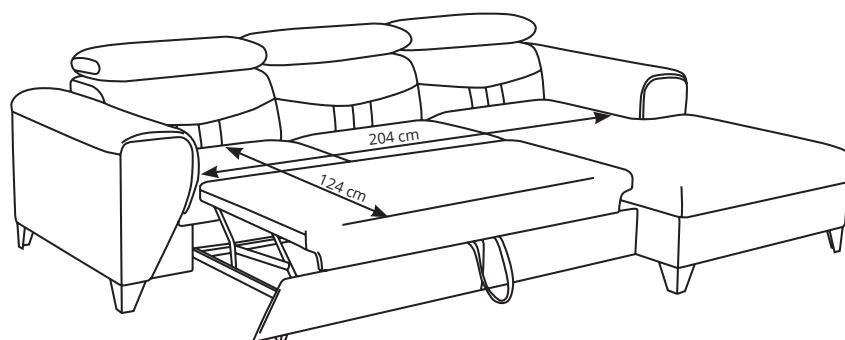

Fabrick on the picture: **SALLY**

DIMENSIONS

- width - 263 cm
- height - min. 75 / max. 90 cm
- depth - 184 cm

ADDITIONAL DIMENSIONS

- sleeping area - 124 x 204 cm
- seat height - 40 cm
- seat depth - 57 cm
- armrest height - 60 cm

GENERAL INFORMATION

- sleeping function
- storage
- bed mechanism
- upholstered back
- headrest - adjustable
- feet / legs - metal, plastic
- construction - wood + chipboard
+ wooden plywood
- seat - PUR foam + wave springs

TECHNICAL DRAWINGS

LOGISTIC DATA

- number of packages - 2
- product assembled - NO
- assembly instructions - YES
- armrests assembled - YES
- feet / legs assembled - NO

- details of individual packages:

Package No.:	width:	height:	depth:	weight:	volume:
1/2 (OTM)	69 cm	186 cm	103 cm	60,5 kg	1,32 m ³
2/2 (2F)	75 cm	170 cm	97 cm	68,5 kg	1,24 m ³
total volume:					2,56 m³