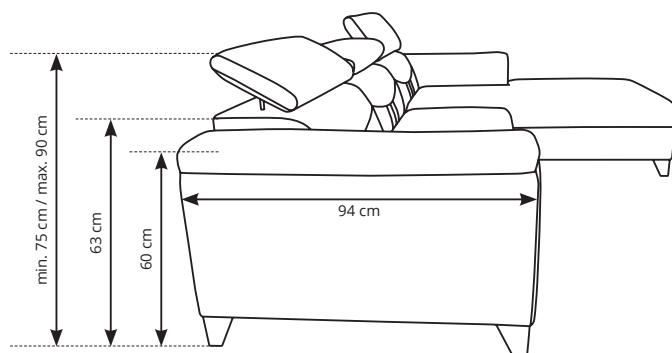

Fabrick on the picture: **SALLY**

DIMENSIONS

- width - 263 cm
- height - min. 75 / max. 90 cm
- depth - 184 cm

ADDITIONAL DIMENSIONS

- sleeping area - 124 x 204 cm
- seat height - 40 cm
- seat depth - 57 cm
- armrest height - 60 cm

GENERAL INFORMATION

- sleeping function
- storage
- bed mechanism
- upholstered back
- headrest - adjustable
- feet / legs - metal, plastic
- construction - wood + chipboard
+ wooden plywood
- seat - PUR foam + wave springs

TECHNICAL DRAWINGS

LOGISTIC DATA

- number of packages - 2
- product assembled - NO
- assembly instructions - YES
- armrests assembled - YES
- feet / legs assembled - NO

- details of individual packages:

Package No.:	width:	height:	depth:	weight:	volume:
1/2 (OTM)	69 cm	186 cm	103 cm	60,5 kg	1,32 m ³
2/2 (2F)	75 cm	170 cm	97 cm	68,5 kg	1,24 m ³
total volume:					2,56 m³