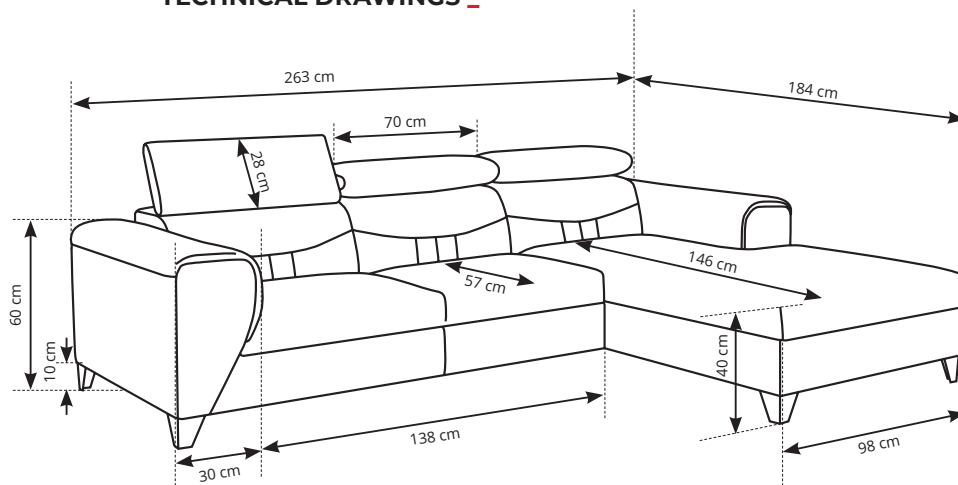

Fabrick on the picture: **SALLY**

DIMENSIONS

- width - 263 cm
- height - min. 75 / max. 90 cm
- depth - 184 cm

ADDITIONAL DIMENSIONS

- sleeping area - 124 x 204 cm
- seat height - 40 cm
- seat depth - 57 cm
- armrest height - 60 cm

GENERAL INFORMATION

- sleeping function
- storage
- bed mechanism
- upholstered back
- headrest - adjustable
- feet / legs - metal, plastic
- construction - wood + chipboard
+ wooden plywood
- seat - PUR foam + wave springs

TECHNICAL DRAWINGS

LOGISTIC DATA

- number of packages - 2
- product assembled - NO
- assembly instructions - YES
- armrests assembled - YES
- feet / legs assembled - NO

- details of individual packages:

Package No.:	width:	height:	depth:	weight:	volume:
1/2 (OTM)	69 cm	186 cm	103 cm	60,5 kg	1,32 m ³
2/2 (2F)	75 cm	170 cm	97 cm	68,5 kg	1,24 m ³
total volume:					2,56 m³