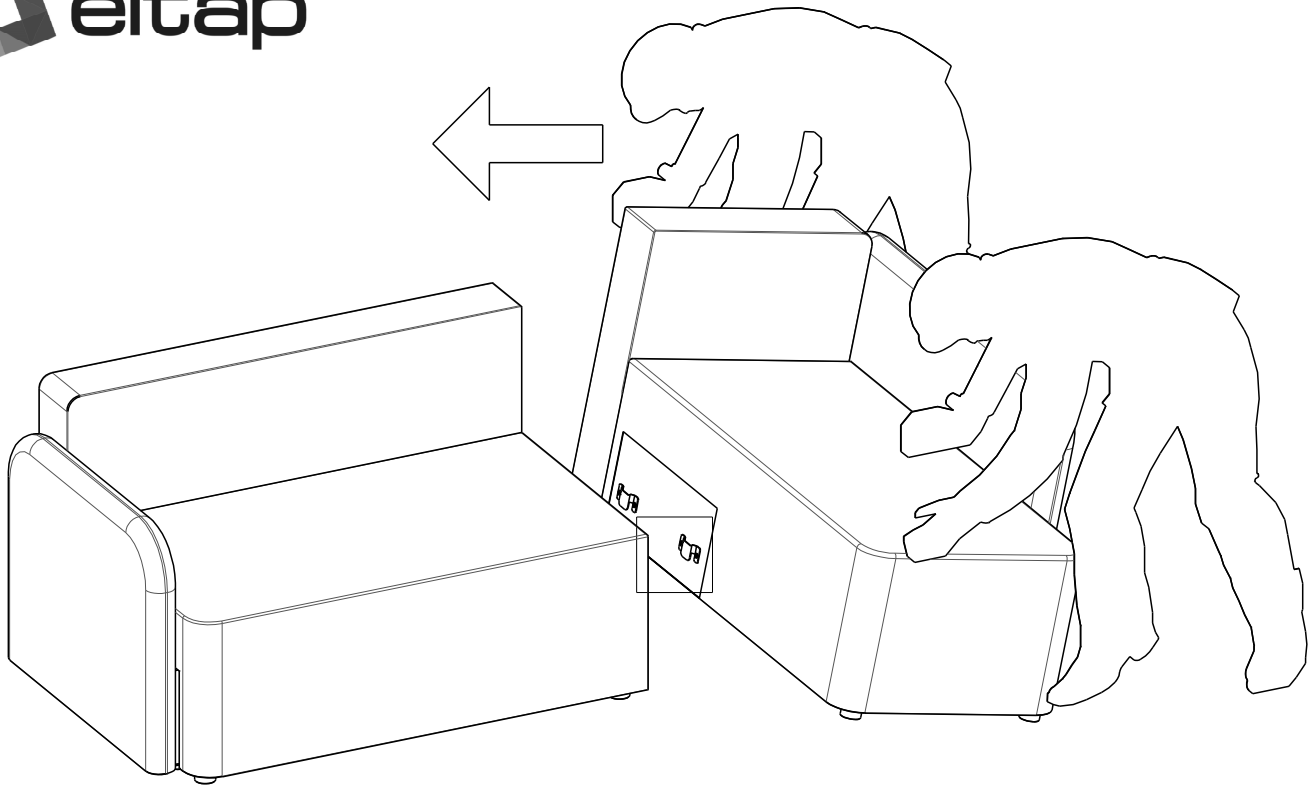

eltap®

HADSON

scan QR code

complete
instruction for
assembling
the furniture

2x

2x

13"

30min