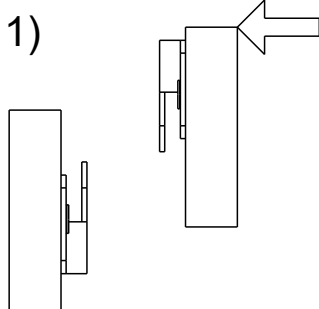

1)

2)

3)

ELTAP Spółka z ograniczoną odpowiedzialnością Sp.k.
Mroczeń 203, 63-604 Baranów
www.eltap.com