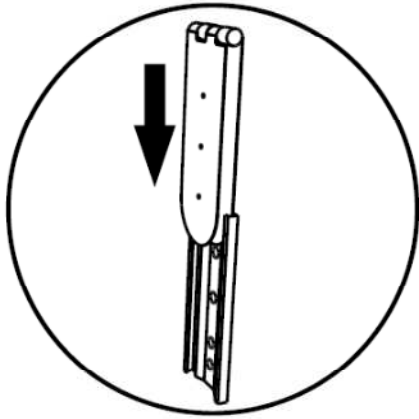

eltap®

HADSON

scan QR code

complete
instruction for
assembling
the furniture

2x

2x

13"

30min