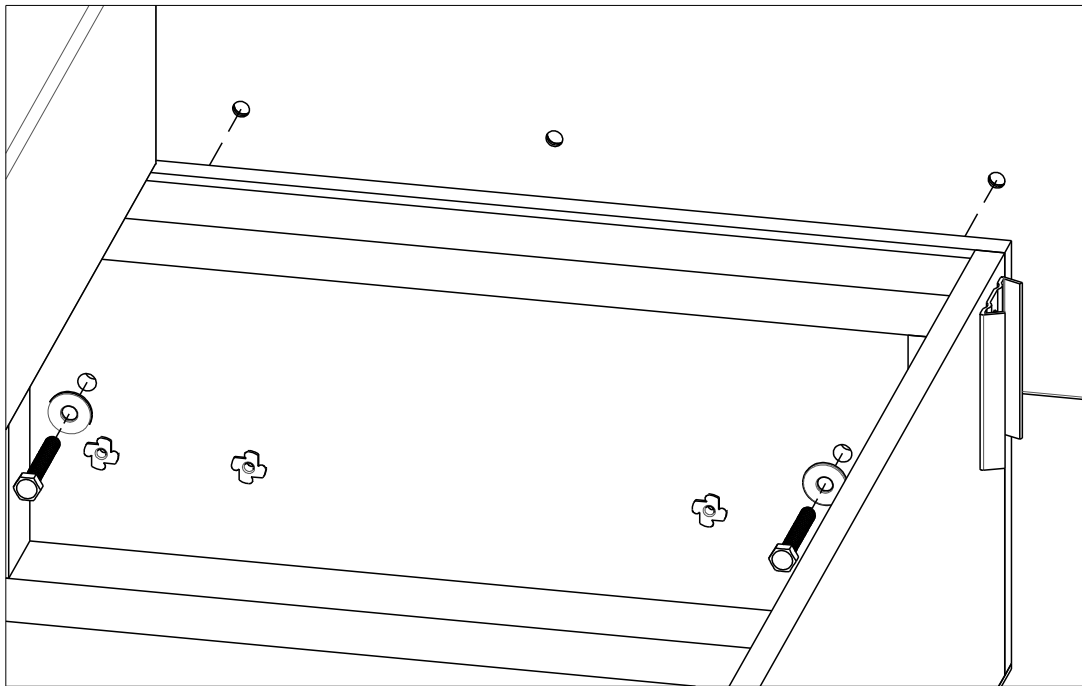

eltap®

HADSON

scan QR code

complete
instruction for
assembling
the furniture

2x

2x

13"

30min