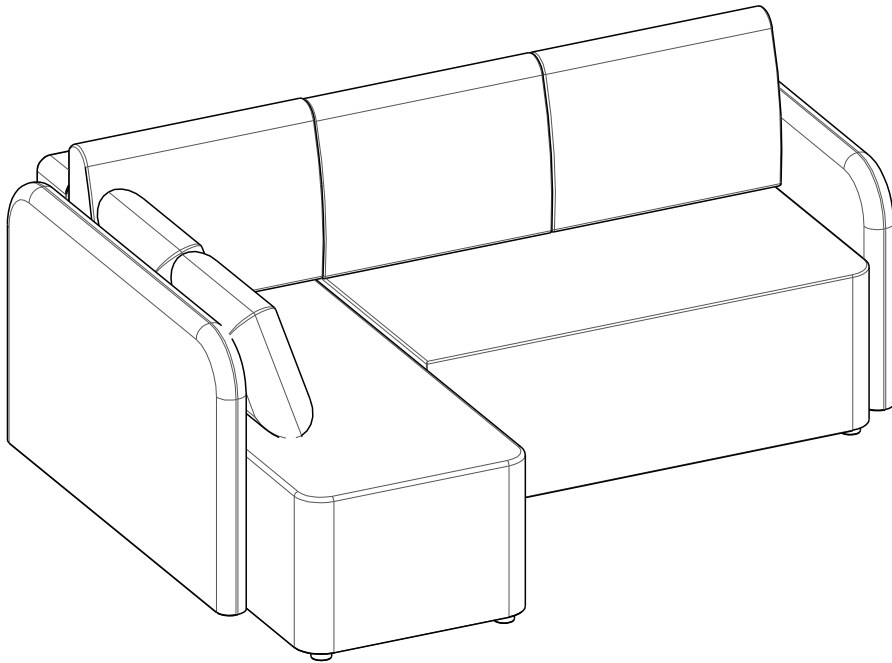

eltap®

HADSON

scan QR code

complete
instruction for
assembling
the furniture

2x

2x

13"

30min