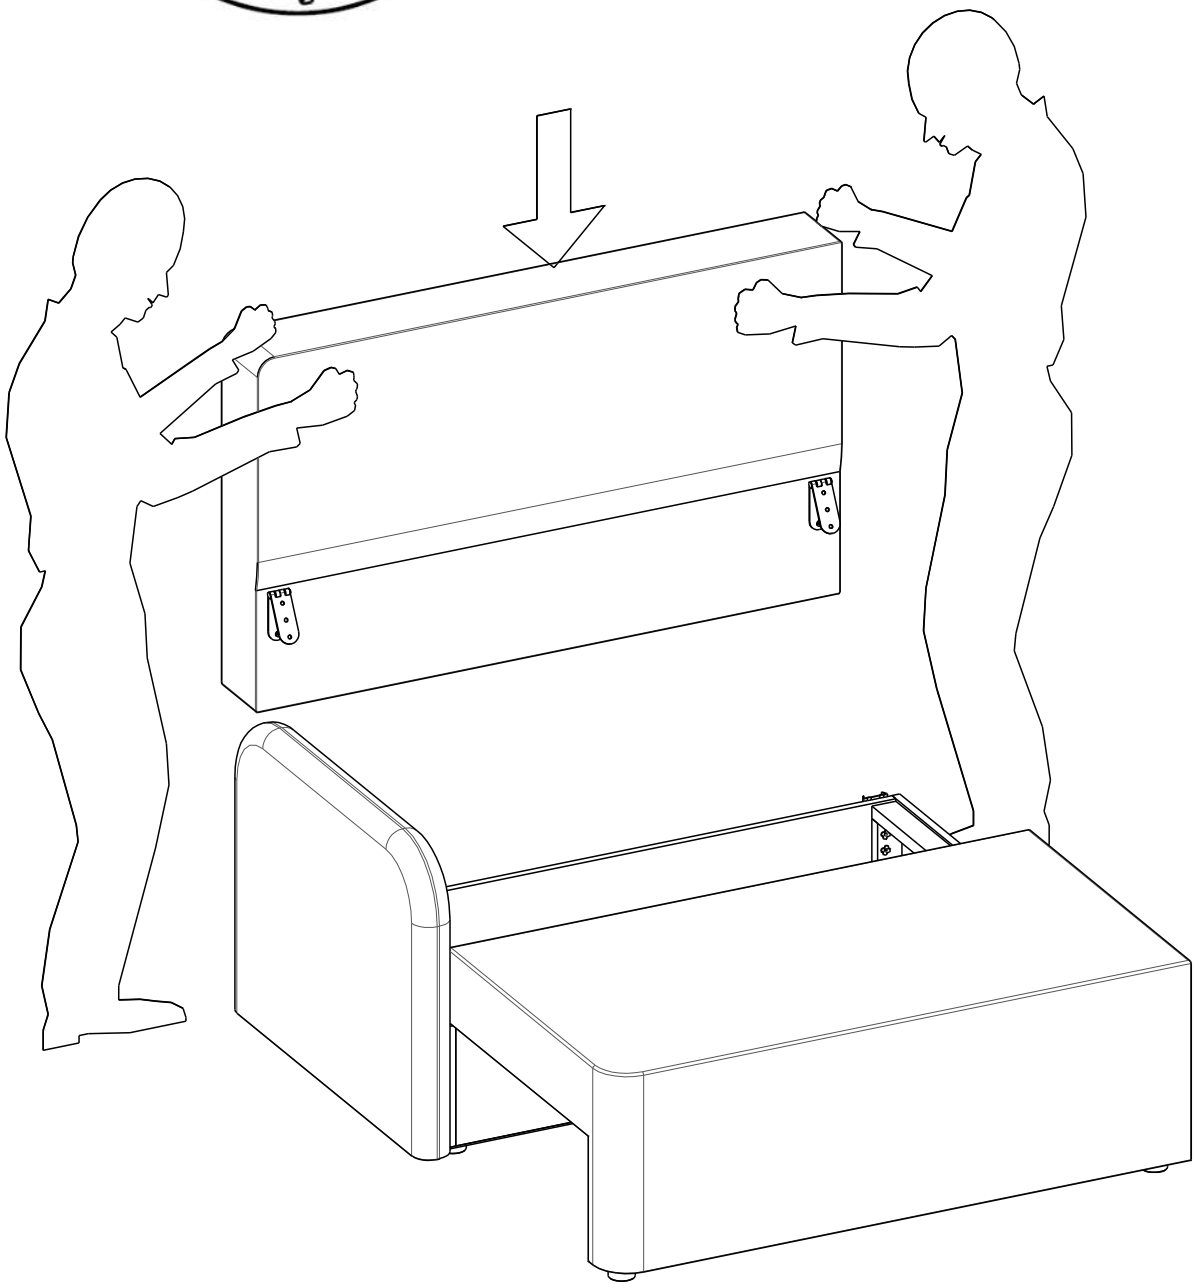

eltap®

HADSON

scan QR code

complete
instruction for
assembling
the furniture

2x

2x

13"

30min