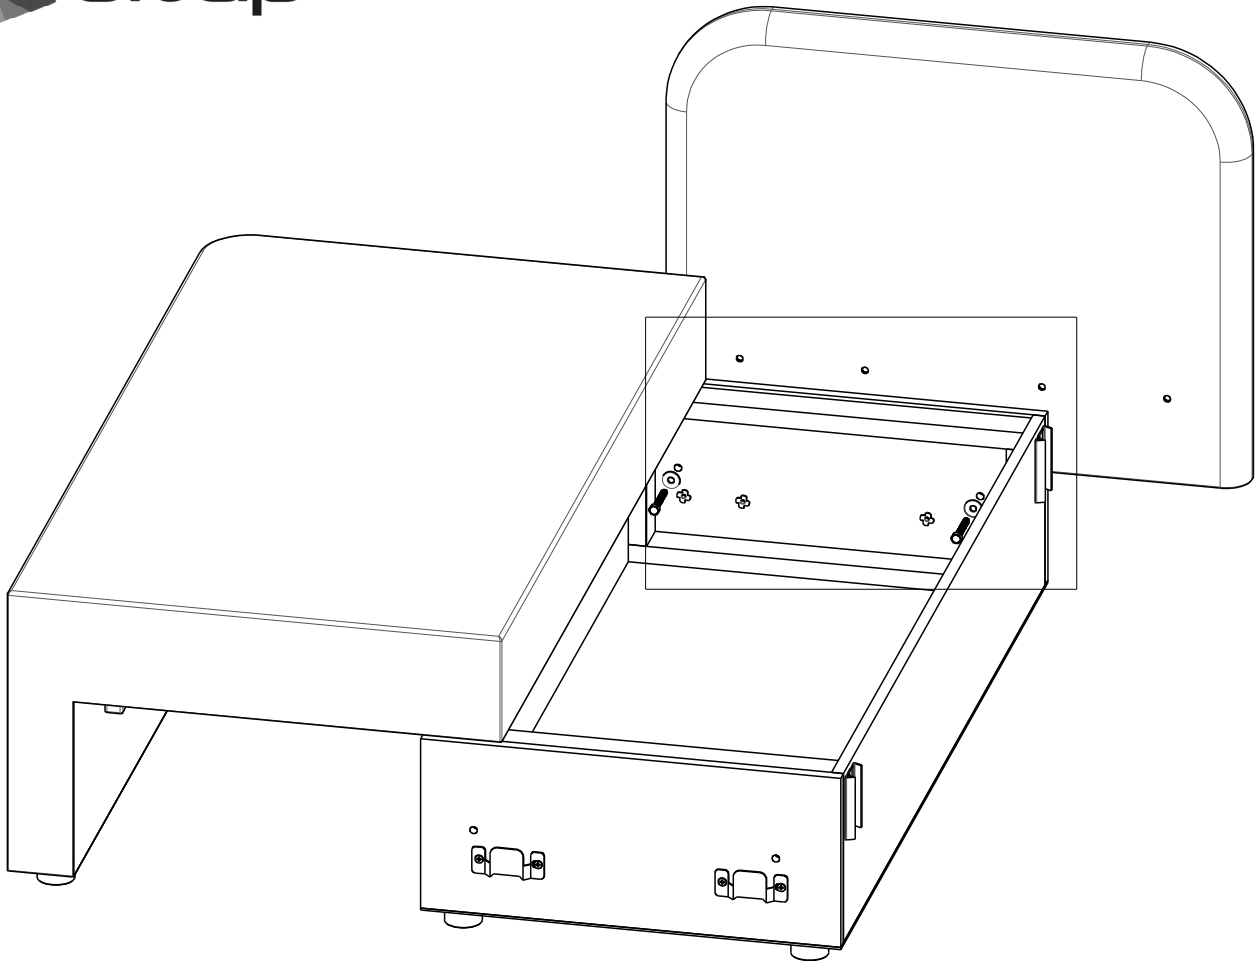

eltap®

HADSON

scan QR code

complete
instruction for
assembling
the furniture

2x

2x

13"

30min