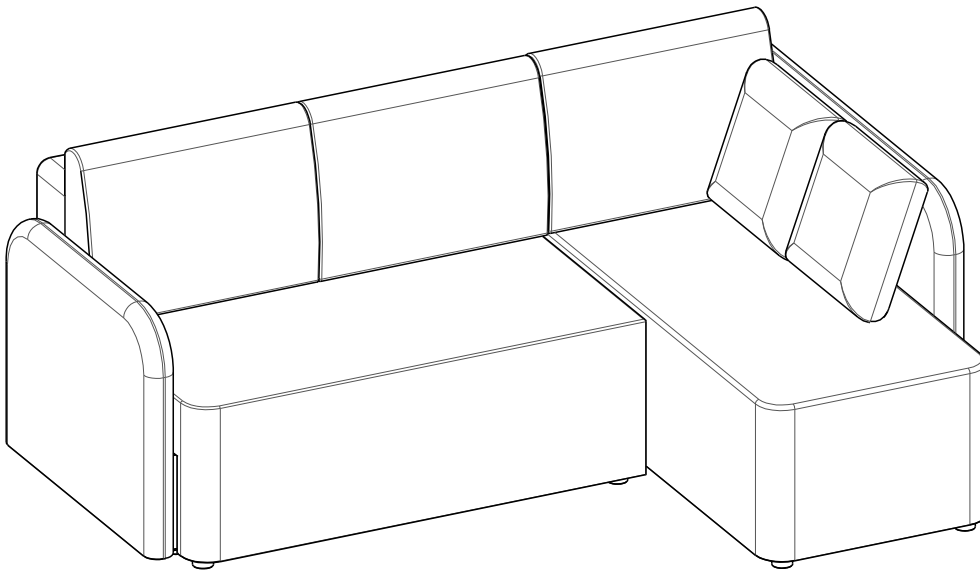

eltap®

HADSON

scan QR code

complete
instruction for
assembling
the furniture

2x

2x

13"

30min