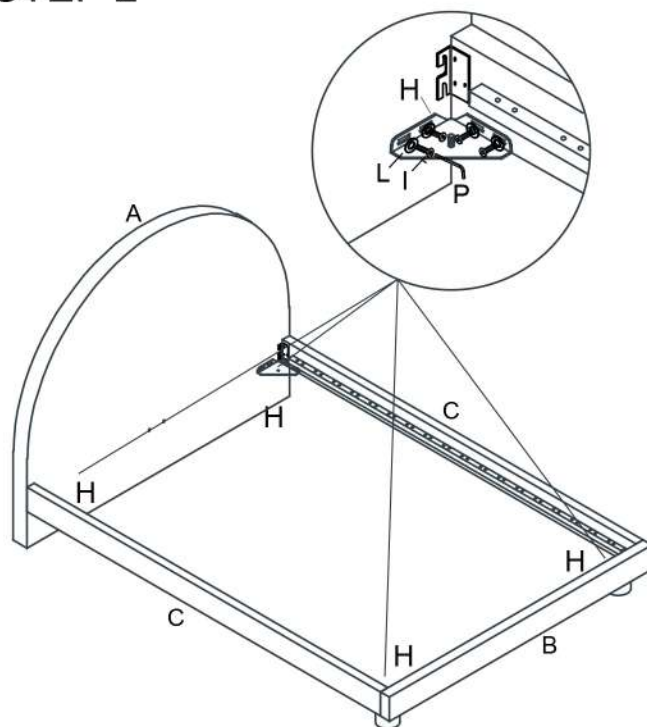

TURI

PART LIST

I	M8*25mm	x 28	N	M8 Hex Nuts	x 6
J	M8*35mm	x 4	O	x 1	
K	x 2		P	x 1	
L	Flat washers	x 34	Q	x 18	
M	x 8		R	x 36	

F x 36

STEP 1

STEP 2