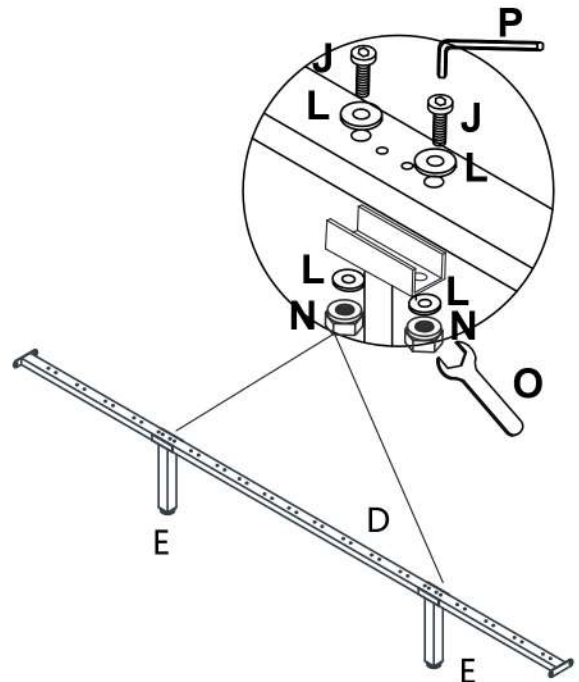

TURI

PART LIST

- | | | | | | |
|----------|---|--|----------|---|--|
| I | M8*25mm |  x 28 | N | M8 Hex Nuts |  x 6 |
| J | M8*35mm |  x 4 | O |  x 1 | |
| K |  x 2 | | P |  x 1 | |
| L | Flat washers |  x 34 | Q |  x 18 | |
| M |  x 8 | | R |  x 36 | |

STEP 1

STEP 2

STEP 3

STEP 4

STEP 5

STEP 6