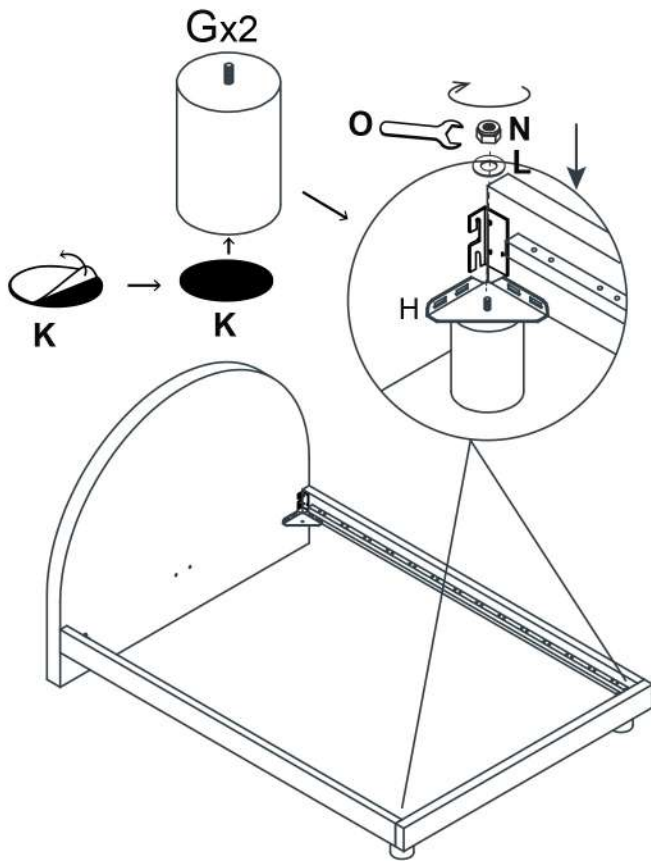

STEP 3

STEP 4

STEP 5

STEP 6