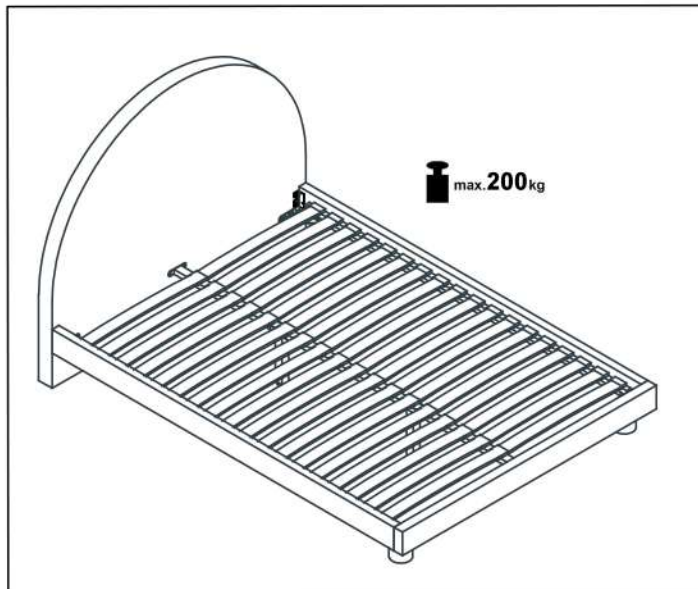

TURI

PART LIST

- | | | | | | |
|----------|---|--|----------|---|--|
| I | M8*25mm |  x 28 | N | M8 Hex Nuts |  x 6 |
| J | M8*35mm |  x 4 | O |  x 1 | |
| K |  x 2 | | P |  x 1 | |
| L | Flat washers |  x 34 | Q |  x 18 | |
| M |  x 8 | | R |  x 36 | |