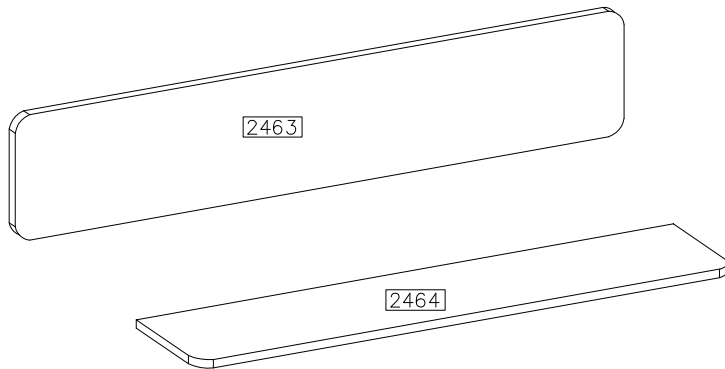

SIERRA SR6

#	ART. NR	L	W	T	Q	Col.No
1	2463	1700	240	16	1	1
2	2464	1600	180	16	1	1

30 min

ø6,4x60mm	4mm		5.0x9mm
B1	O	B3	P10
5	1	3	6

1

 B1 5	 O 1	 B3 3	 P10 6
---	---	---	---