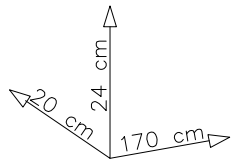

SIERRA SR6

#	ART. NR	L	W	T	Q	Col.No
1	2463	1700	240	16	1	1
2	2464	1600	180	16	1	1

30 min

ø6,4x60mm	4mm		5.0x9mm
B1	O	B3	P10
5	1	3	6

1

 B1 5	 O 1	 B3 3	 P10 6
---	---	---	---